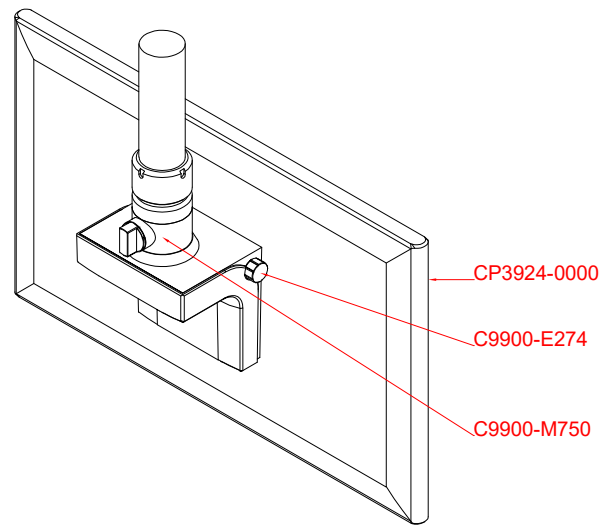

CP3924-0000
with
C9900-M750
C9900-E274

main dimensions and
fixing points

dimensions in mm

front view

side view

rear view

top view