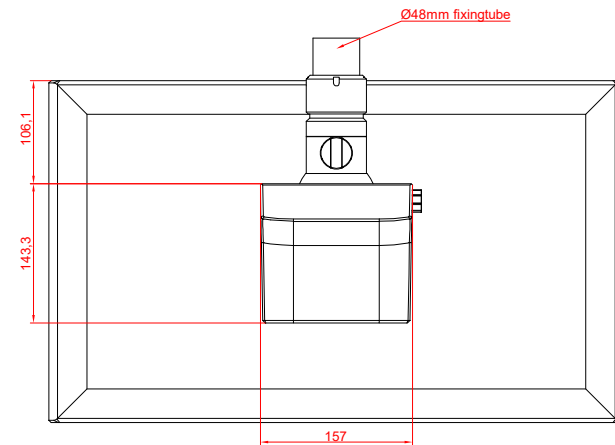

CP3924-0000
with
C9900-M750
C9900-E274

main dimensions and
fixing points

dimensions in mm

front view

side view

rear view

top view