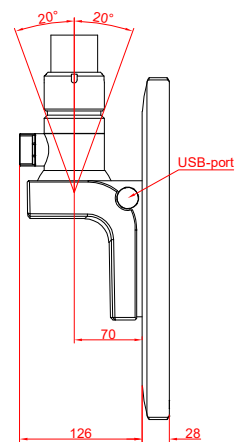

CP3924-0000
with
C9900-M750
C9900-E274

main dimensions and
fixing points

dimensions in mm

front view

side view

rear view

top view