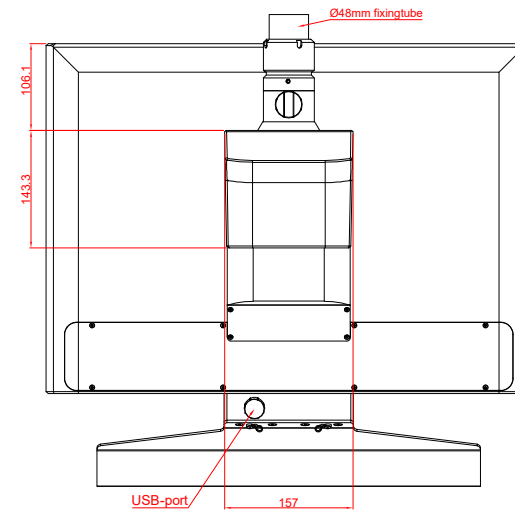

CP3924-0000
with
C9900-G027
C9900-M752
C9900-M406

main dimensions and
fixing points

dimensions in mm

CP3924-0000
C9900-G027

C9900-M752

C9900-M406

front view

side view

rear view

top view