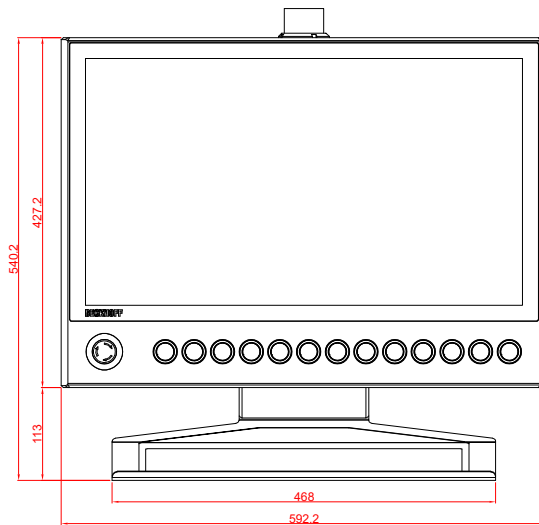

CP3924-0000
with
C9900-G027
C9900-M752
C9900-M406

main dimensions and
fixing points

dimensions in mm

CP3924-0000
C9900-G027

C9900-M752

C9900-M406

front view

side view

rear view

top view