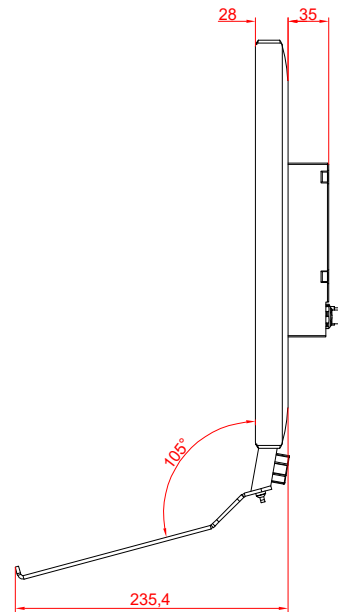

CP3924-0000  
with  
C9000-M390  
C9900-M406

main dimensions and  
fixing points

dimensions in mm

bottom view

rear view

side view

front view