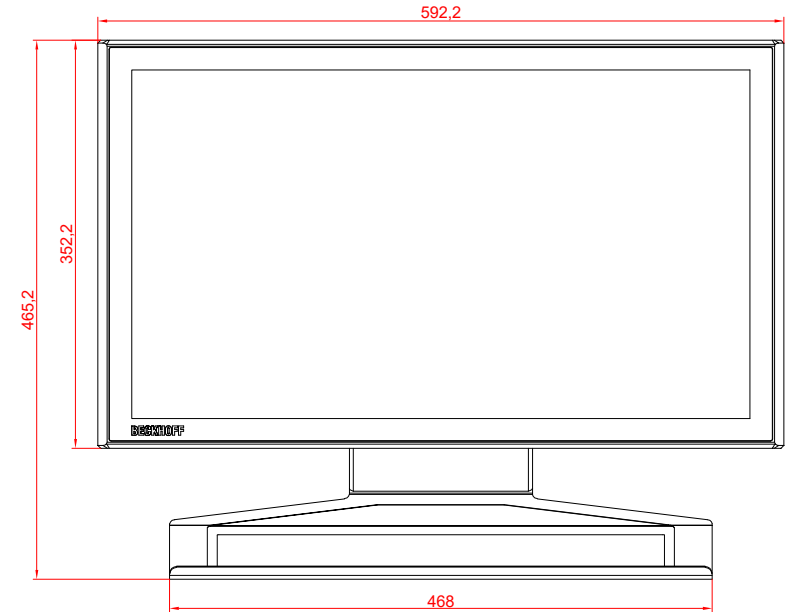

CP3924-0000  
with  
C9000-M390  
C9900-M406

main dimensions and  
fixing points

dimensions in mm

bottom view

rear view

side view

front view