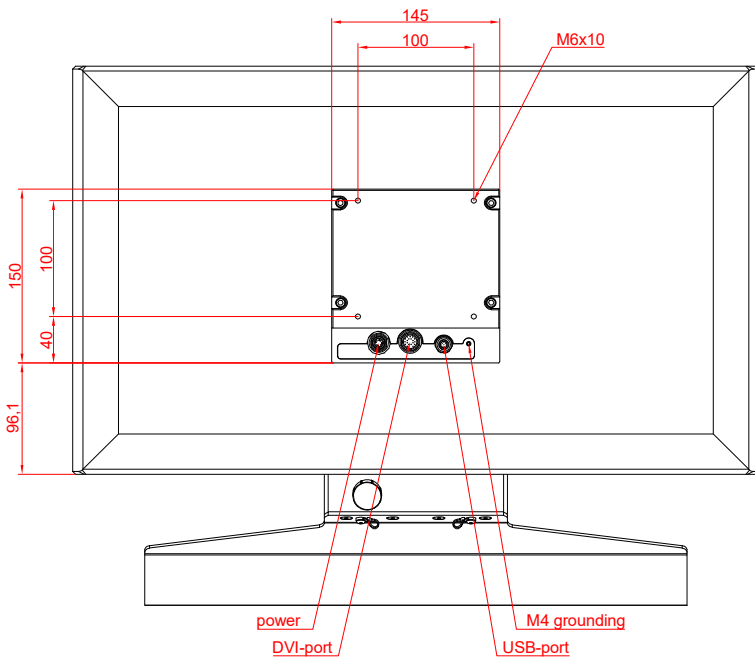

CP3924-0000  
with  
C9000-M390  
C9900-M406

main dimensions and  
fixing points

dimensions in mm

bottom view

rear view

side view

front view