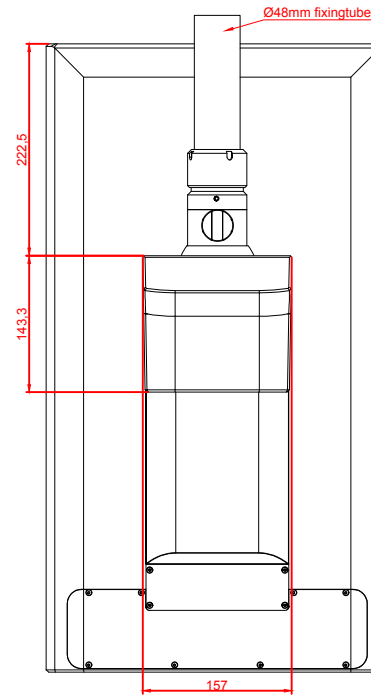

front view

left view

top view

CP3924-G037-0010-M752

main dimensions and
fixing points

dimensions in mm