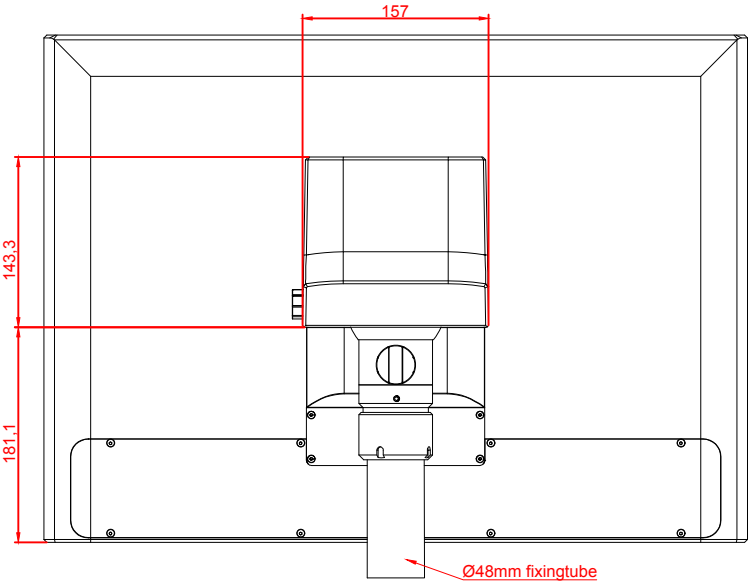

CP3924-G027-0010-M753-E274

main dimensions and  
fixing points

dimensions in mm

bottom view

rear view

right view

front view