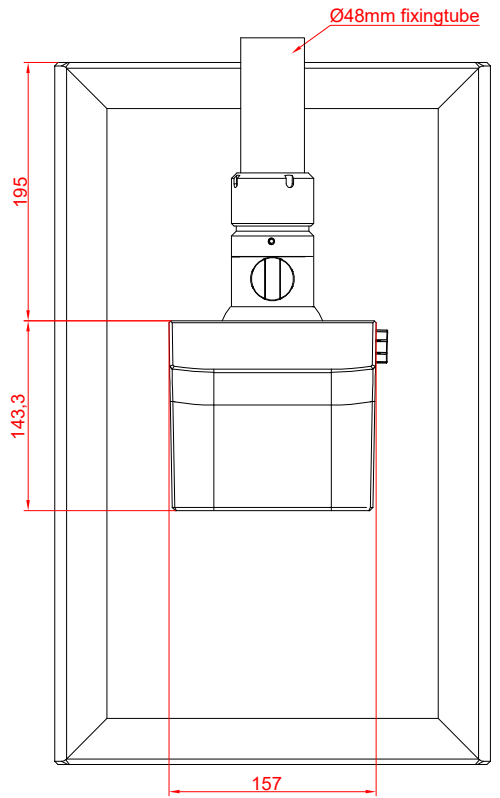

CP3921-0000  
with  
C9900-M575  
C9900-M750  
C9900-E274

main dimensions and  
fixing points

dimensions in mm

front view

side view

rear view

top view