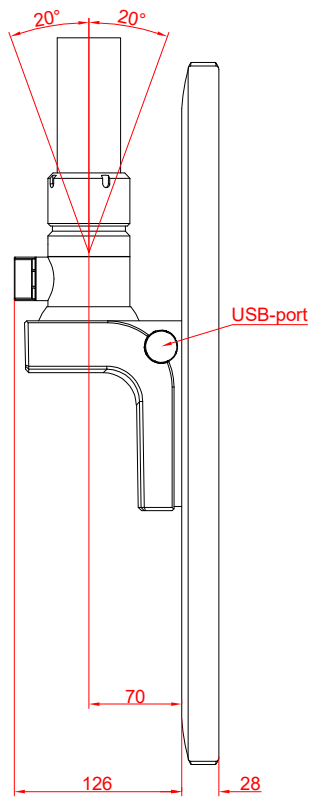

CP3921-0000  
with  
C9900-M575  
C9900-M750  
C9900-E274

main dimensions and  
fixing points

dimensions in mm

front view

side view

rear view

top view