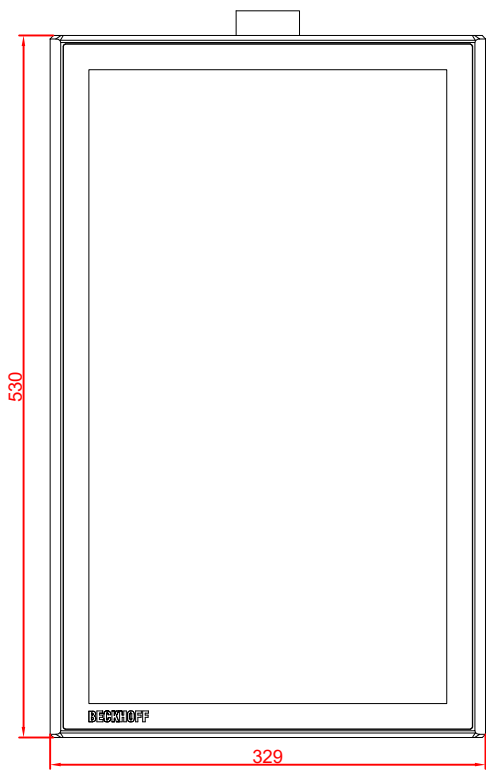

CP3921-0000  
with  
C9900-M575  
C9900-M750  
C9900-E274

main dimensions and  
fixing points

dimensions in mm

front view

side view

rear view

top view