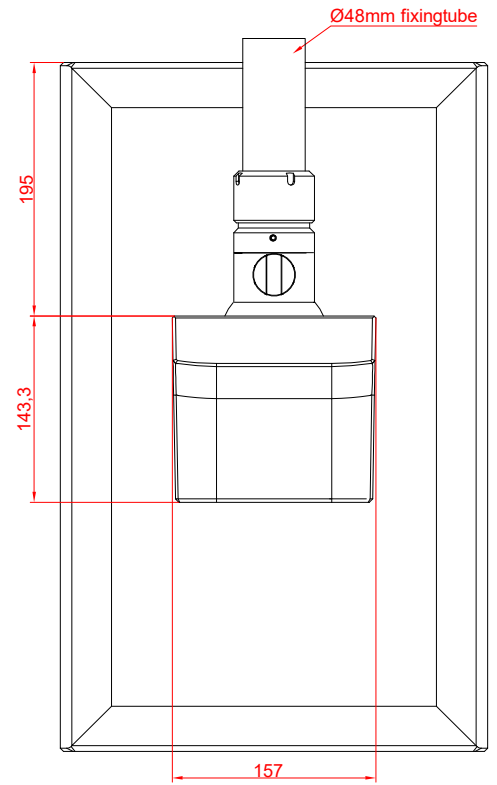

CP3921-0000
with
C9900-M575
C9900-M750

main dimensions and
fixing points

dimensions in mm

front view

side view

rear view

top view