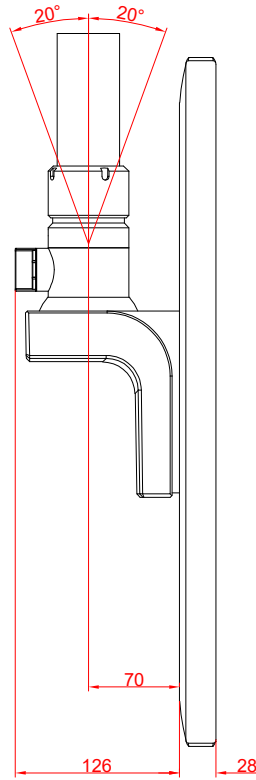

CP3921-0000
with
C9900-M575
C9900-M750

main dimensions and
fixing points

dimensions in mm

front view

side view

rear view

top view