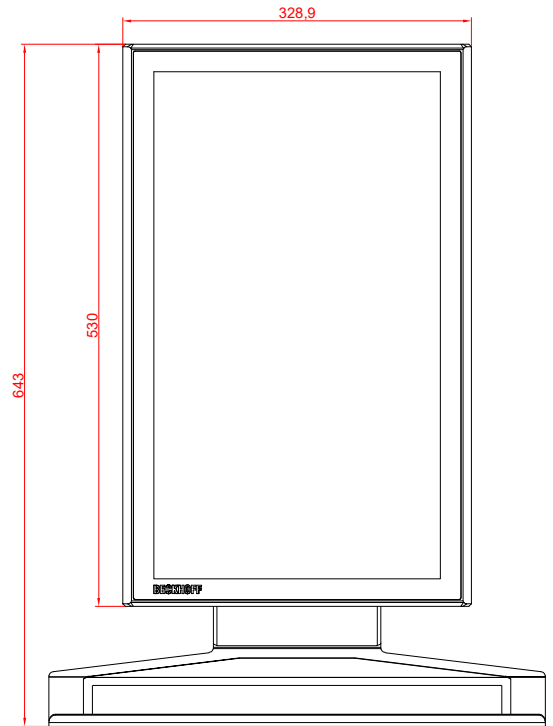

CP3921-0000
with
C9900-M575
C9900-M390
C9900-M406

main dimensions and
fixing points

dimensions in mm

bottom view

rear view

side view

front view