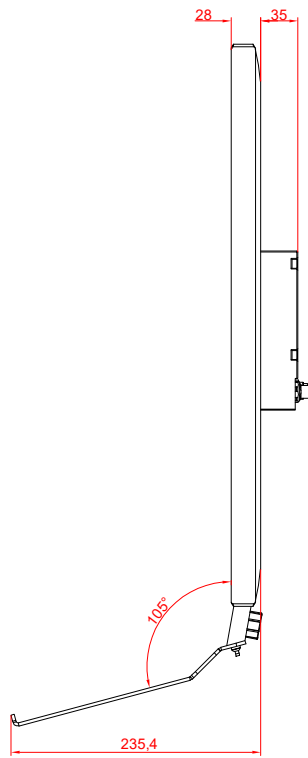

CP3921-0000
with
C9900-M575
C9900-M390
C9900-M406

main dimensions and
fixing points

dimensions in mm

bottom view

rear view

side view

front view