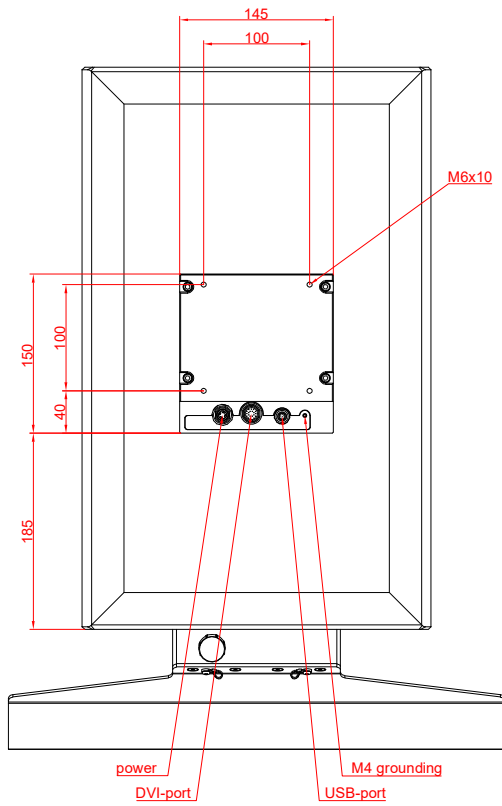

CP3921-0000
with
C9900-M575
C9900-M390
C9900-M406

main dimensions and
fixing points

dimensions in mm

bottom view

rear view

side view

front view