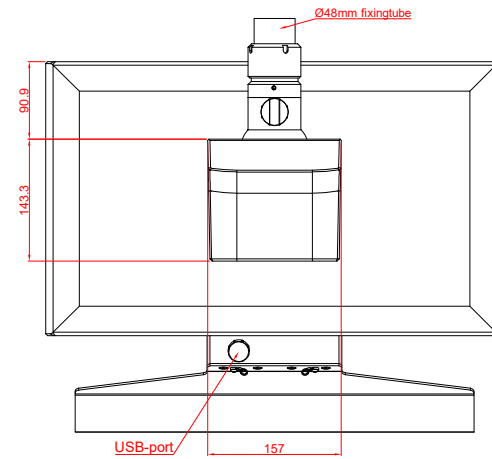

CP3921-0000
with
C9900-M750
C9900-M406

main dimensions and
fixing points

dimensions in mm

CP3921-0000

C9900-M750

C9900-M406

front view

side view

rear view

top view