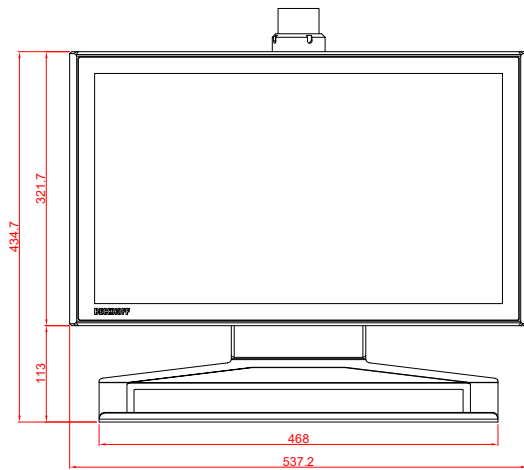

CP3921-0000
with
C9900-M750
C9900-M406

main dimensions and
fixing points

dimensions in mm

CP3921-0000

C9900-M750

C9900-M406

front view

side view

rear view

top view