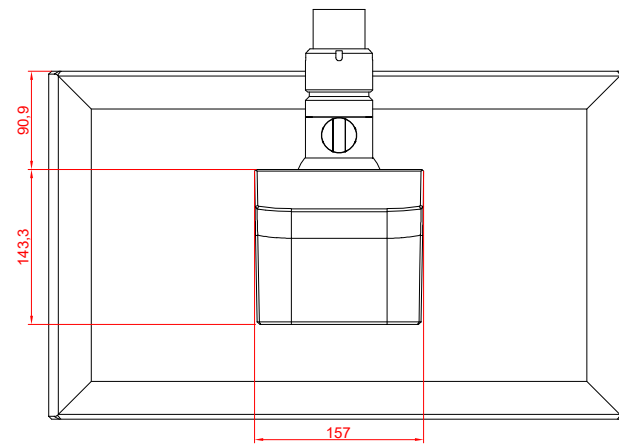

CP3921-0000
with
C9900-M750

main dimensions and
fixing points

dimensions in mm

front view

side view

rear view

top view