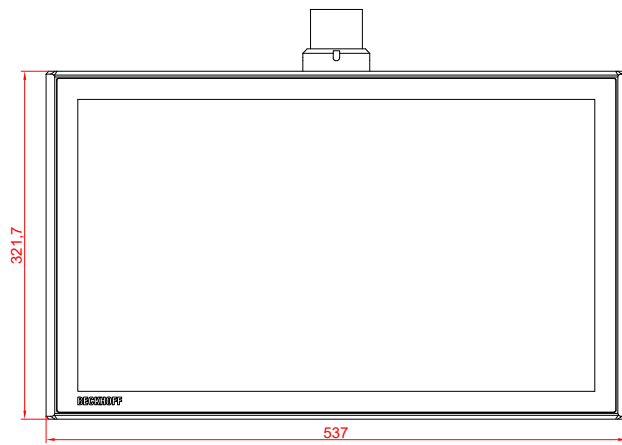

CP3921-0000
with
C9900-M750

main dimensions and
fixing points

dimensions in mm

front view

side view

rear view

top view