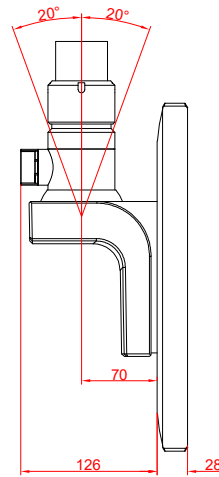

CP3921-0000
with
C9900-M750

main dimensions and
fixing points

dimensions in mm

front view

side view

rear view

top view