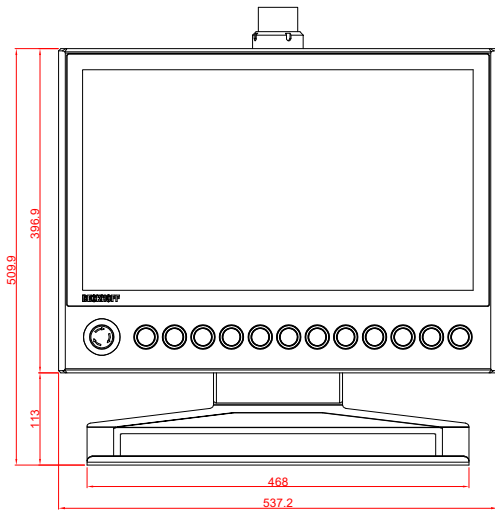

CP3921-0000
with
C9900-G028
C9900-M752
C9900-M406

main dimensions and
fixing points

dimensions in mm

CP3921-0000
C9900-G028

C9900-M752

C9900-M406

front view

side view

rear view

top view