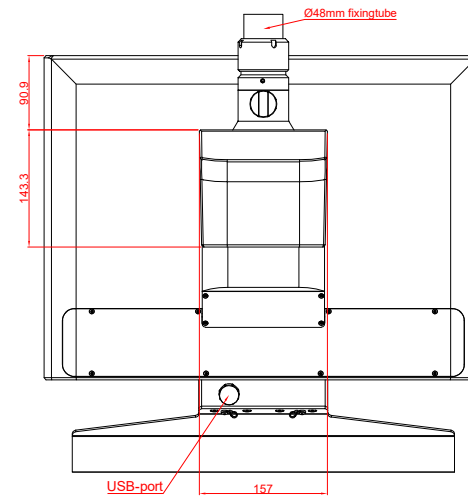

CP3921-0000
with
C9900-G028
C9900-M752
C9900-M406

main dimensions and
fixing points

dimensions in mm

CP3921-0000
C9900-G028

C9900-M752

C9900-M406

front view

side view

rear view

top view