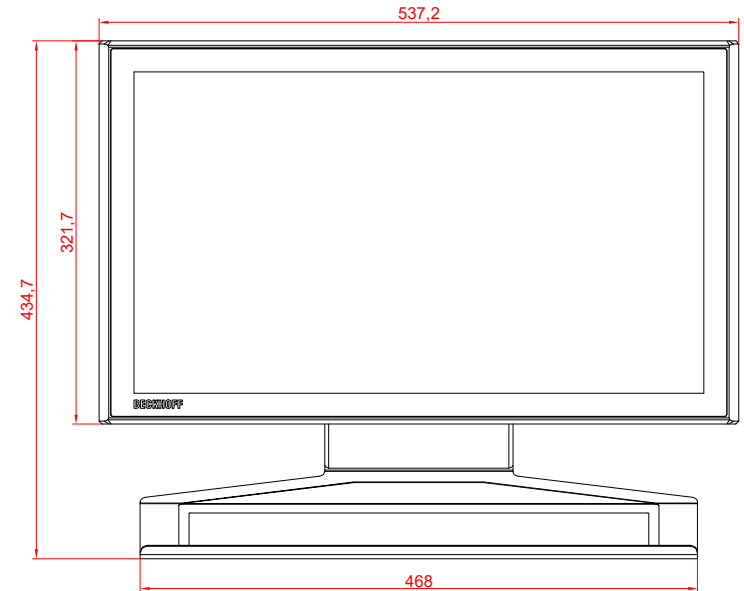

CP3921-0000
with
C9000-M390
C9900-M406

main dimensions and
fixing points

dimensions in mm

bottom view

rear view

side view

front view