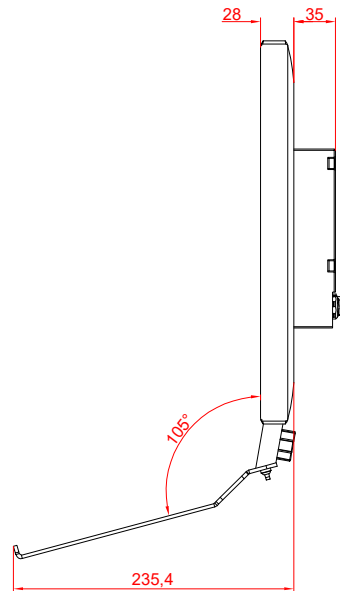

CP3921-0000
with
C9000-M390
C9900-M406

main dimensions and
fixing points

dimensions in mm

bottom view

rear view

side view

front view