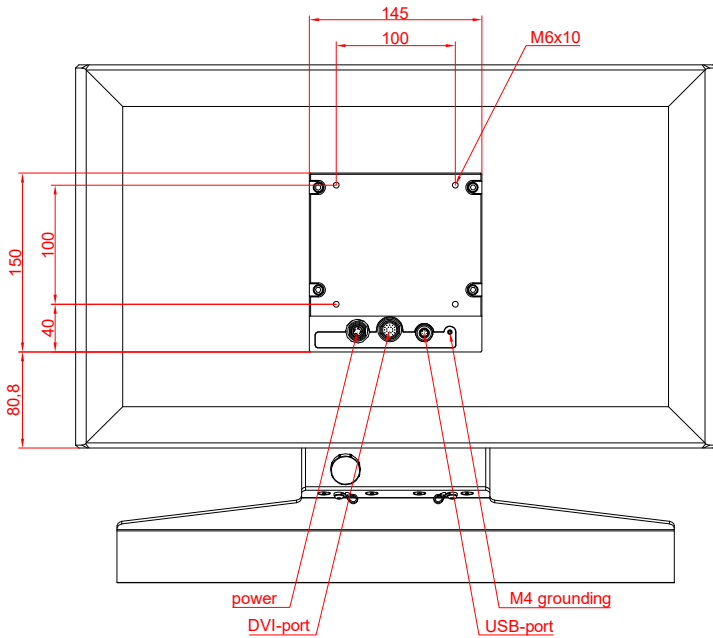

CP3921-0000
with
C9000-M390
C9900-M406

main dimensions and
fixing points

dimensions in mm

bottom view

rear view

side view

front view