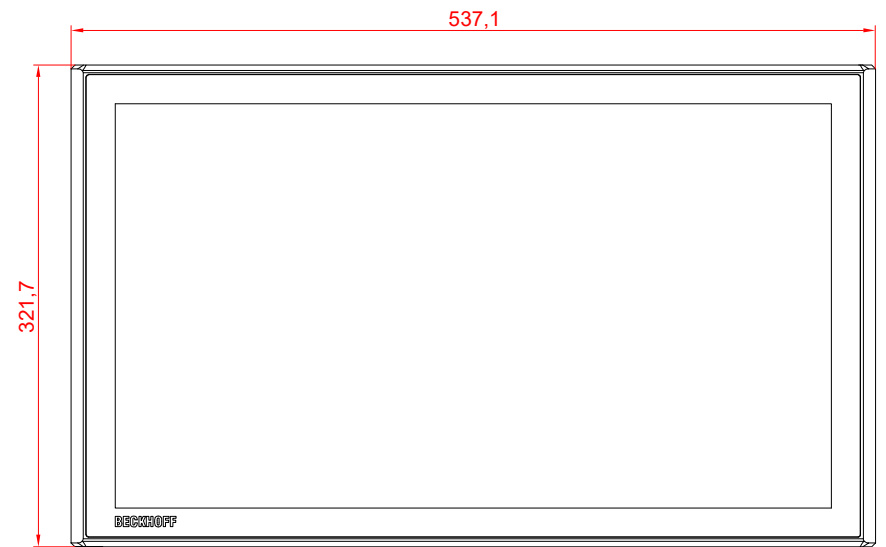

CP3921-0000  
with  
C9900-M390  
C9900-E274

main dimensions and  
fixing points

dimensions in mm

bottom view

CP3921-0000

C9900-M390

rear view

side view

front view