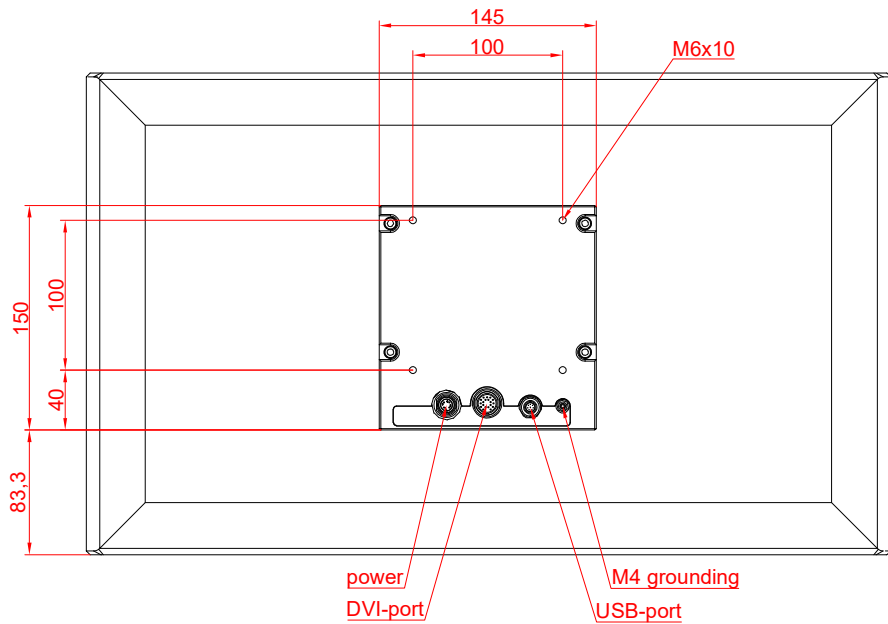

CP3921-0000  
with  
C9900-M390  
C9900-E274

main dimensions and  
fixing points

dimensions in mm

bottom view

CP3921-0000

C9900-M390

rear view

side view

front view