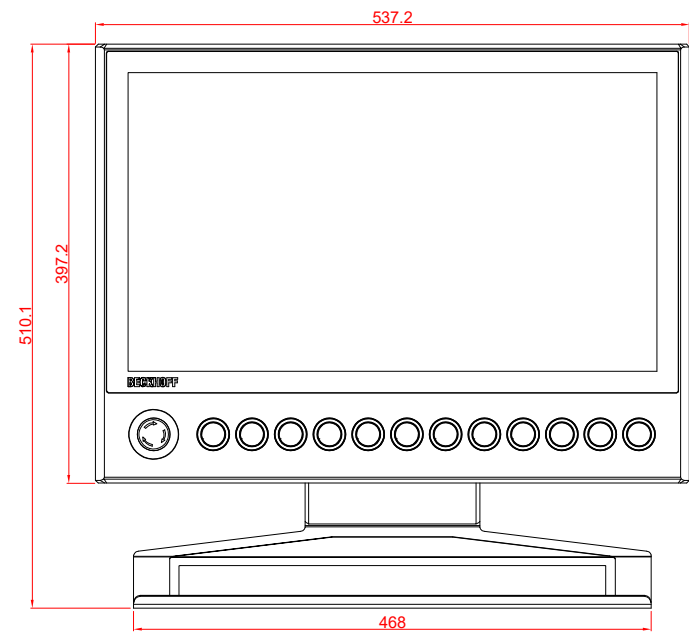

CP3921-0000  
with  
C9900-G028  
C9900-M406

main dimensions and  
fixing points

dimensions in mm

bottom view

rear view

side view

front view