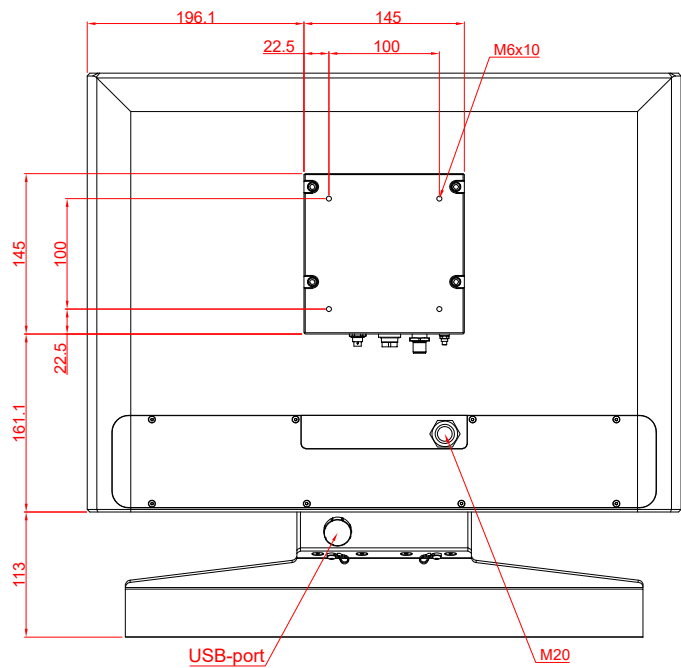

CP3921-0000  
with  
C9900-G028  
C9900-M406

main dimensions and  
fixing points

dimensions in mm

bottom view

rear view

side view

front view