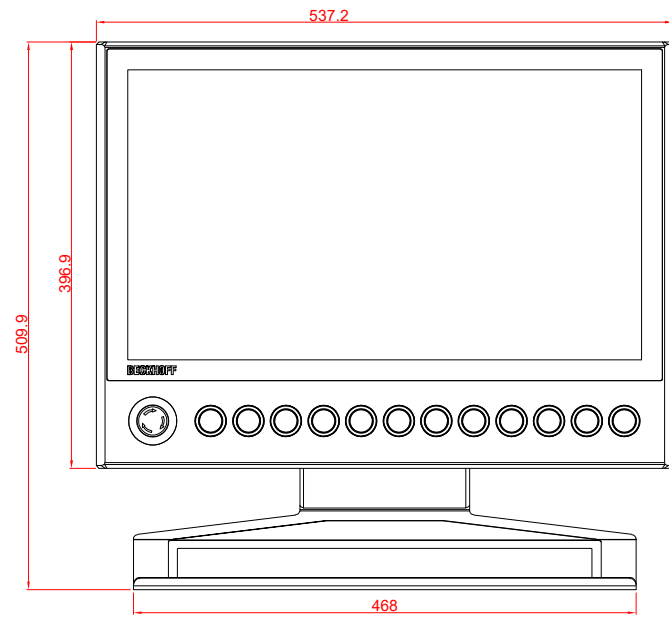

CP3921-0000  
with  
C9900-G028  
C9900-M390  
C9900-E274  
C9900-M406

main dimensions and  
fixing points

dimensions in mm

bottom view

rear view

side view

front view