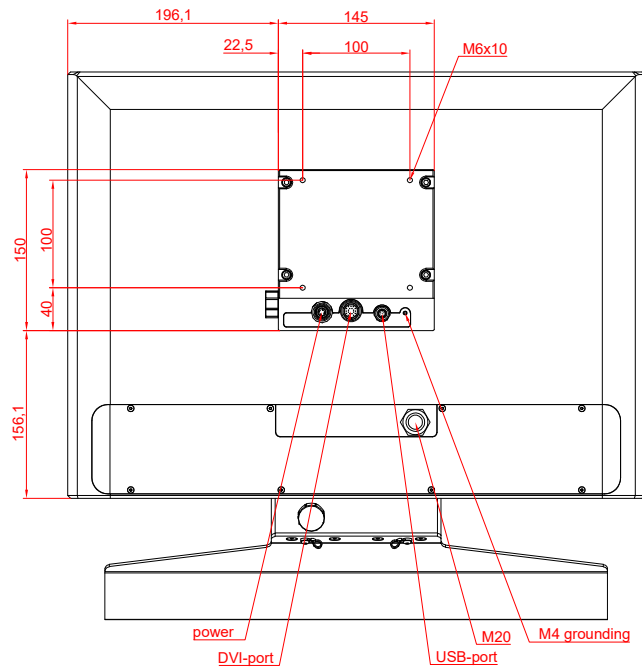

CP3921-0000  
with  
C9900-G028  
C9900-M390  
C9900-E274  
C9900-M406

main dimensions and  
fixing points

dimensions in mm

bottom view

rear view

side view

front view