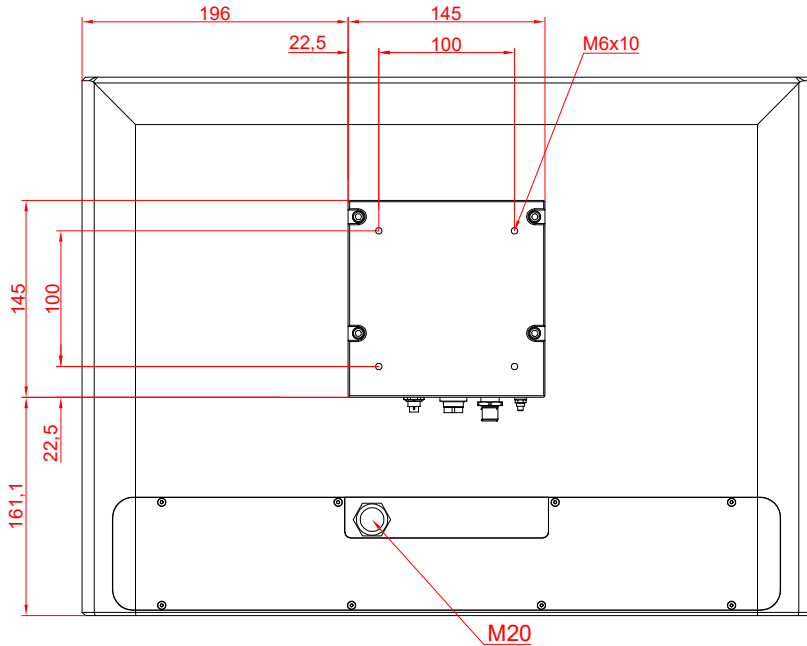

CP3921-0000
with
C9900-G028

main dimensions and
fixing points

dimensions in mm

bottom view

rear view

side view

front view