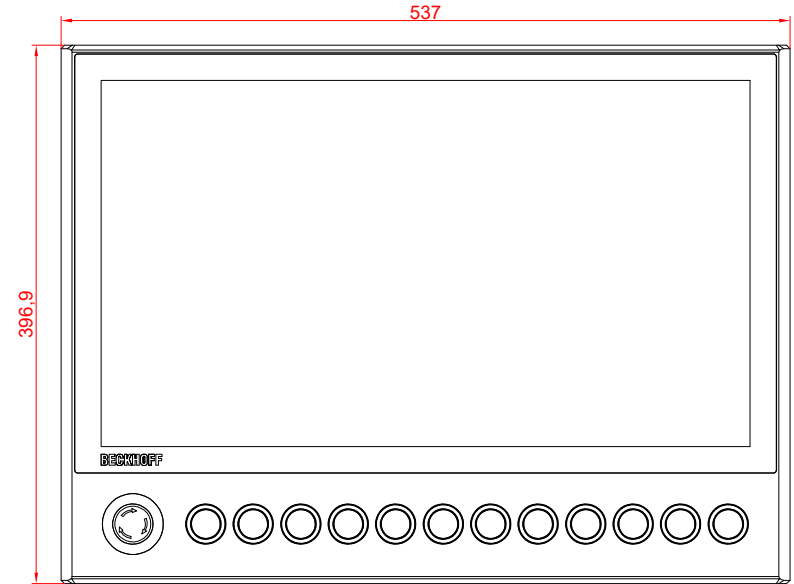

CP3921-0000
with
C9900-G028

main dimensions and
fixing points

dimensions in mm

bottom view

rear view

side view

front view