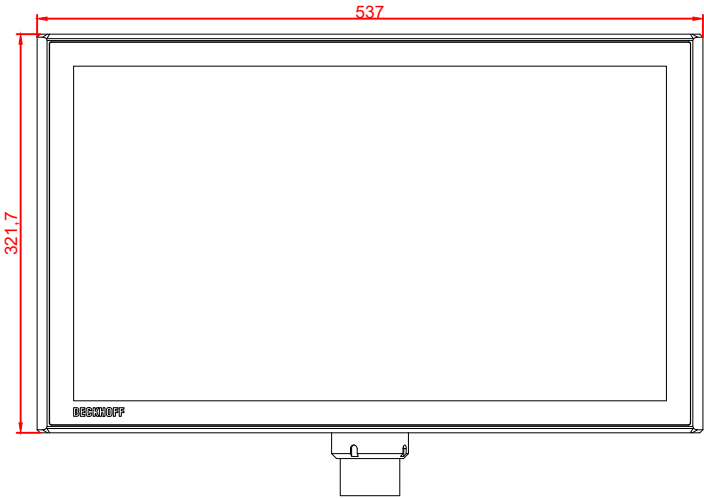

CP3921-0010
with
C9900-M751
C9900-E274

main dimensions and
fixing points

dimensions in mm

bottom view

rear view

right view

front view