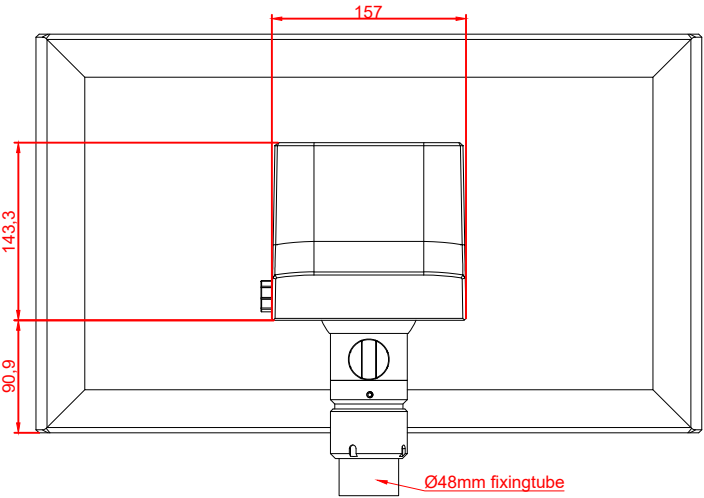

CP3921-0010
with
C9900-M751
C9900-E274

main dimensions and
fixing points

dimensions in mm

bottom view

rear view

right view

front view