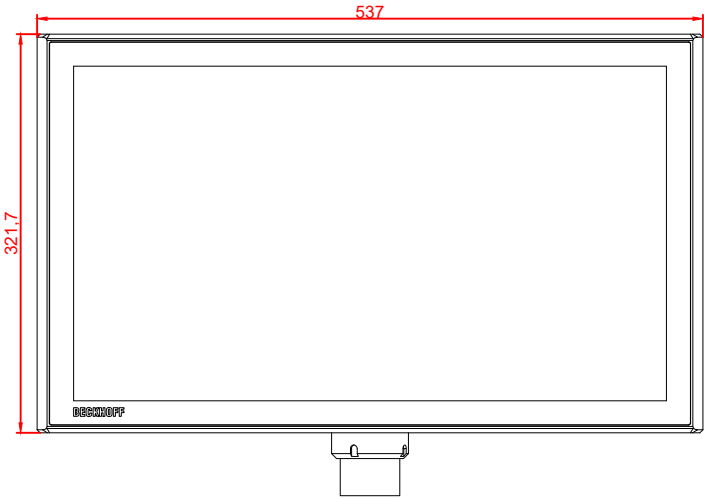

CP3921-0010  
with  
C9900-M751

main dimensions and  
fixing points

dimensions in mm

bottom view

rear view

right view

front view