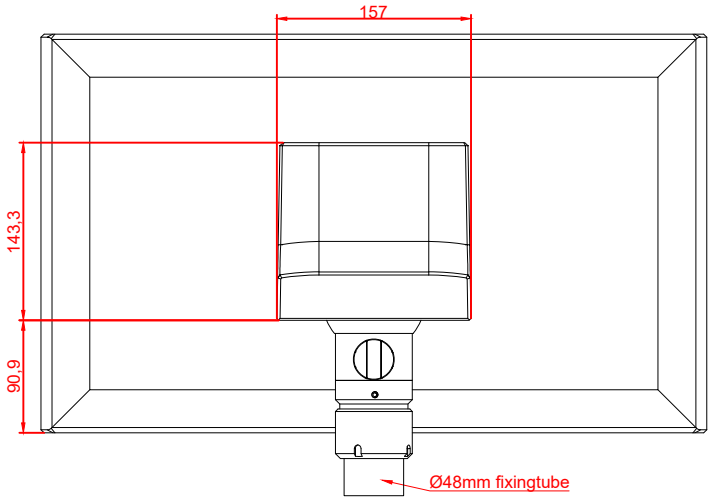

CP3921-0010  
with  
C9900-M751

main dimensions and  
fixing points

dimensions in mm

bottom view

rear view

right view

front view