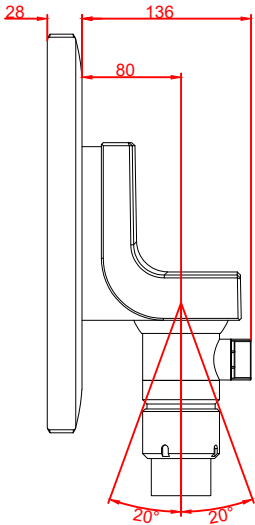

CP3921-0010  
with  
C9900-M751

main dimensions and  
fixing points

dimensions in mm

bottom view

rear view

right view

front view