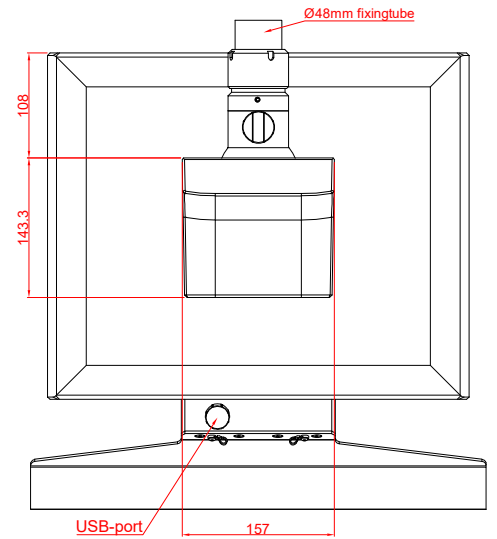

CP3919-0000  
with  
C9900-M750  
C9900-M406

main dimensions and  
fixing points

dimensions in mm

front view

side view

rear view

top view