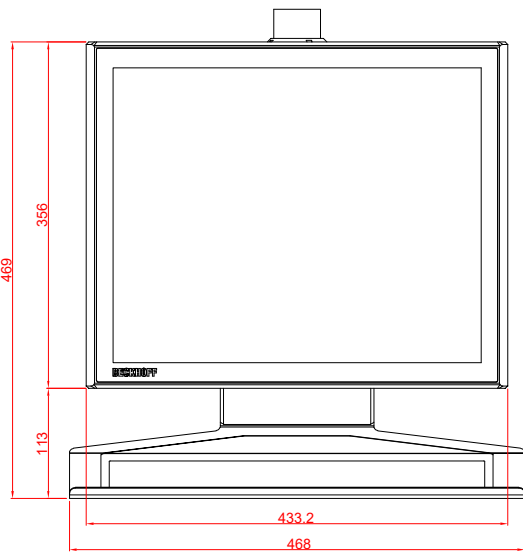

CP3919-0000  
with  
C9900-M750  
C9900-M406

main dimensions and  
fixing points

dimensions in mm

front view

side view

rear view

top view