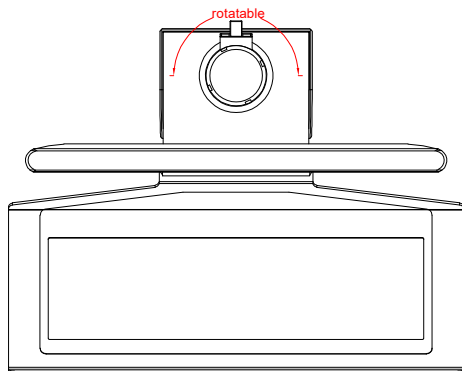

CP3919-0000  
with  
C9900-M750  
C9900-M406

main dimensions and  
fixing points

dimensions in mm

front view

side view

rear view

top view