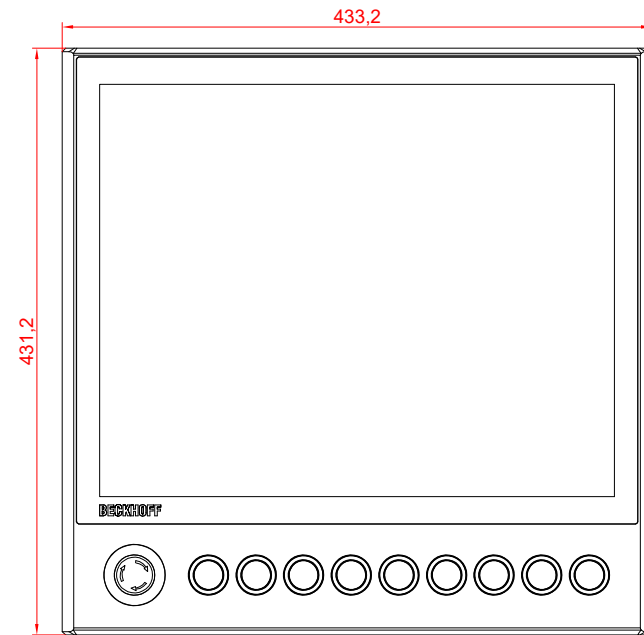

CP3919-0000  
with  
C9900-G026  
C9900-M390

main dimensions and  
fixing points

dimensions in mm

bottom view

rear view

side view

front view