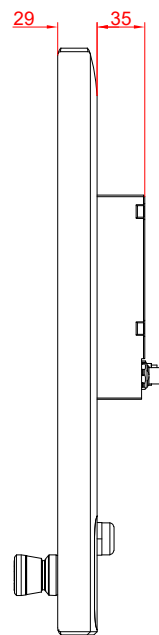

CP3919-0000  
with  
C9900-G026  
C9900-M390

main dimensions and  
fixing points

dimensions in mm

bottom view

rear view

side view

front view