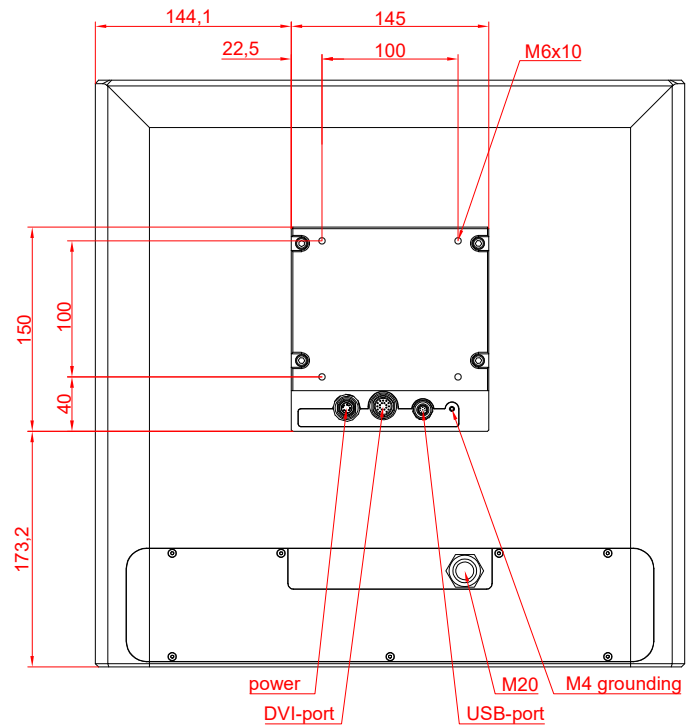

CP3919-0000  
with  
C9900-G026  
C9900-M390

main dimensions and  
fixing points

dimensions in mm

bottom view

rear view

side view

front view