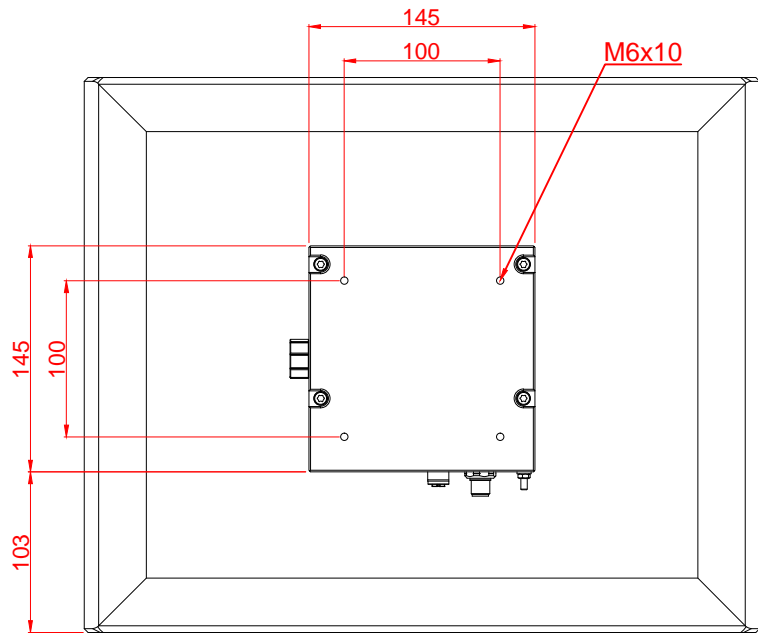

CP3919-0010-E274
main dimensions

dimensions in mm

bottom view

rear view

left view

front view