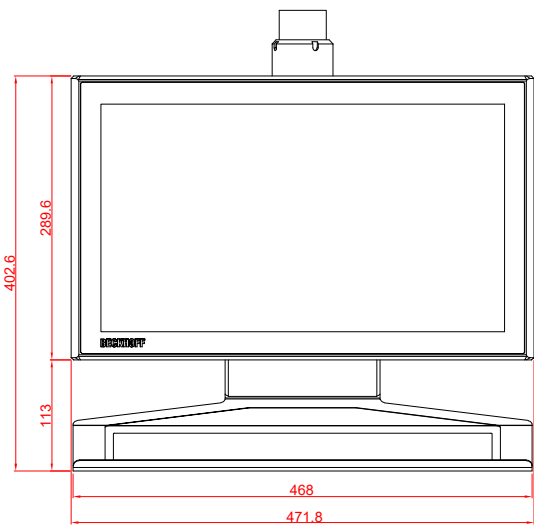

CP3918-0000
with
C9900-M750
C9900-M406

main dimensions and
fixing points

dimensions in mm

front view

side view

rear view

top view