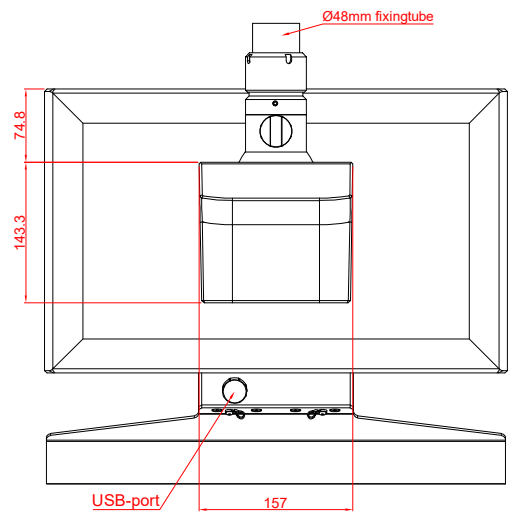

CP3918-0000
with
C9900-M750
C9900-M406

main dimensions and
fixing points

dimensions in mm

front view

side view

rear view

top view