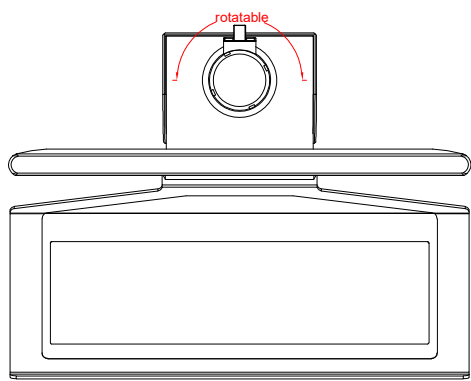

CP3918-0000
with
C9900-M750
C9900-M406

main dimensions and
fixing points

dimensions in mm

front view

side view

rear view

top view