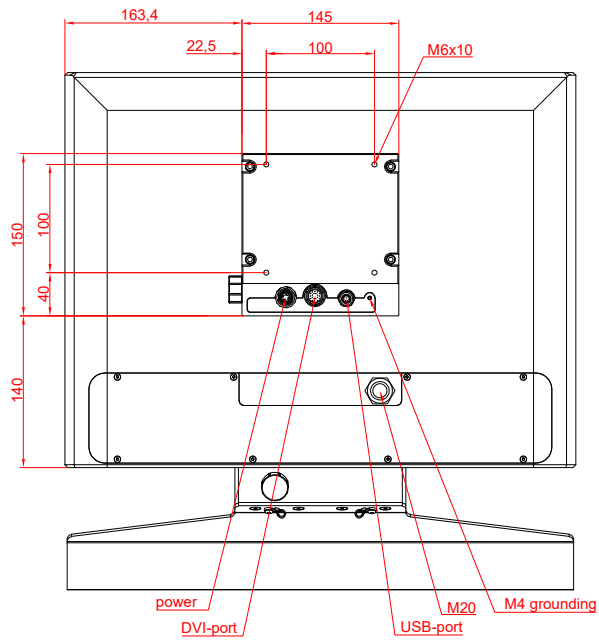

CP3918-0000
with
C9900-G025
C9900-M390
C9900-E274
C9900-M406

main dimensions and
fixing points

dimensions in mm

rear view

side view

front view