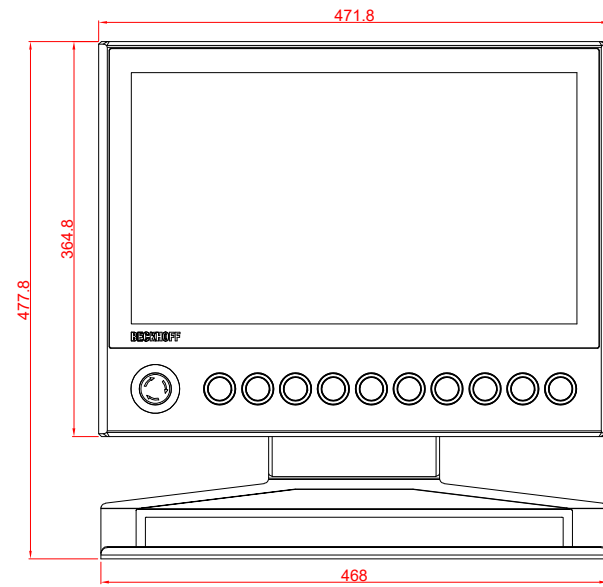

CP3918-0000
with
C9900-G025
C9900-M390
C9900-E274
C9900-M406

main dimensions and
fixing points

dimensions in mm

rear view

side view

front view