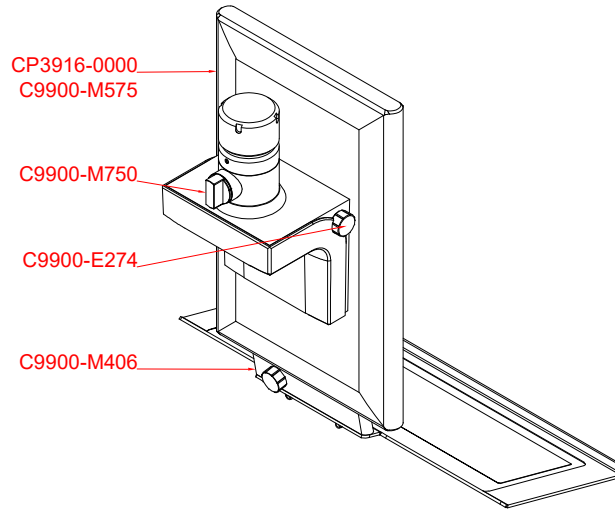

CP3916-0000
with
C9900-M575
C9900-M750
C9900-E274
C9900-M406

main dimensions and
fixing points

dimensions in mm

front view

side view

rear view

top view