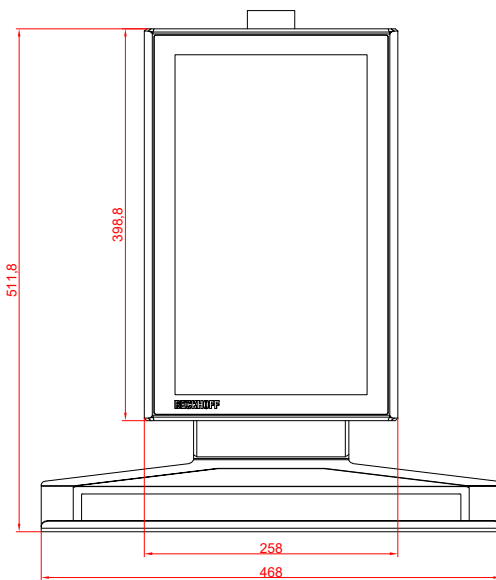

CP3916-0000
with
C9900-M575
C9900-M750
C9900-E274
C9900-M406

main dimensions and
fixing points

dimensions in mm

front view

side view

rear view

top view