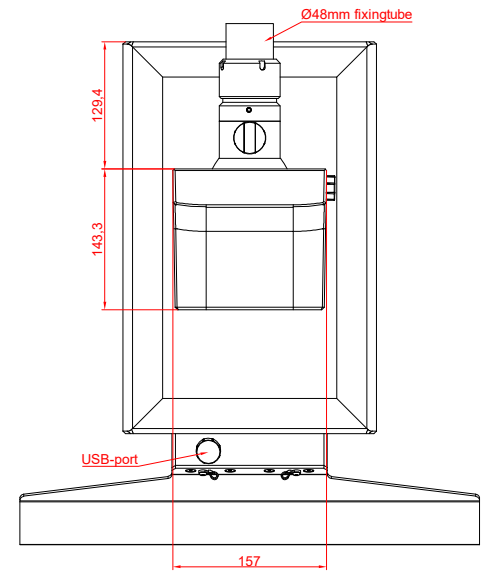

CP3916-0000
with
C9900-M575
C9900-M750
C9900-E274
C9900-M406

main dimensions and
fixing points

dimensions in mm

front view

side view

rear view

top view