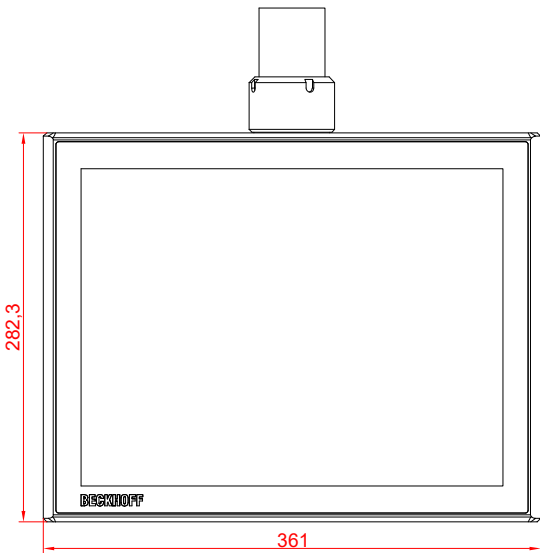

CP3915-0000
with
C9900-M750

main dimensions and
fixing points

dimensions in mm

front view

side view

rear view

top view