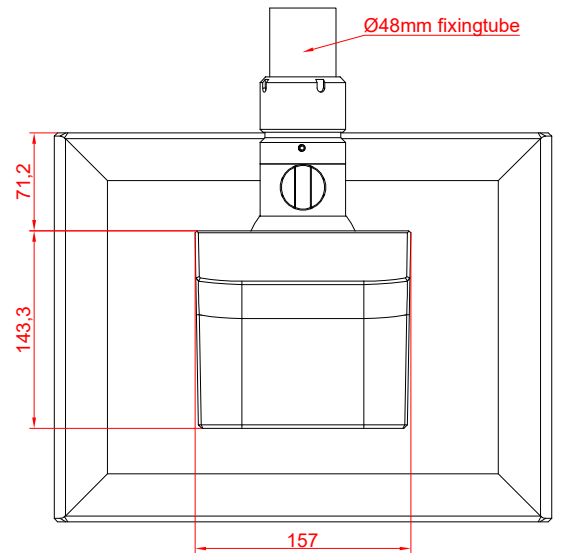

CP3915-0000
with
C9900-M750

main dimensions and
fixing points

dimensions in mm

front view

side view

rear view

top view