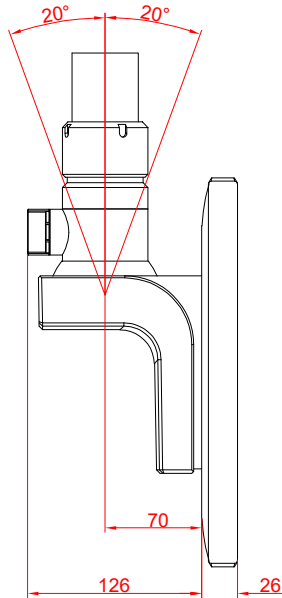

CP3915-0000
with
C9900-M750

main dimensions and
fixing points

dimensions in mm

front view

side view

rear view

top view