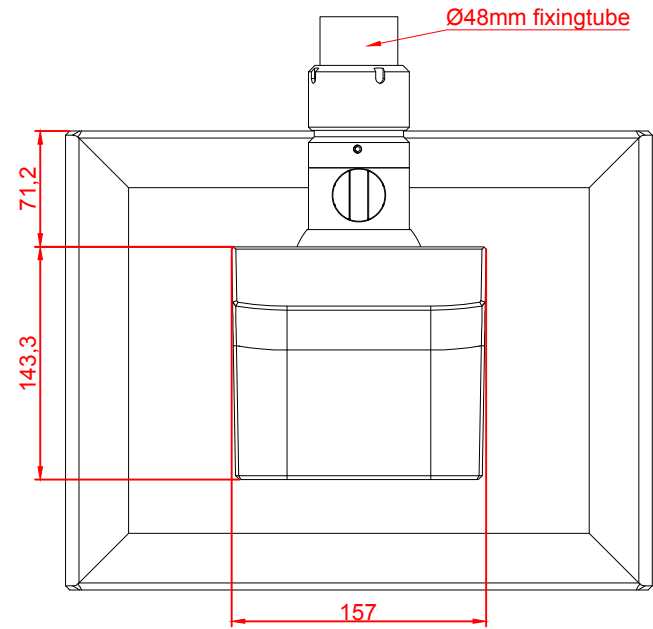

front view

left view

rear view

top view

CP3915-0010-M750

main dimensions and  
fixing points

dimensions in mm