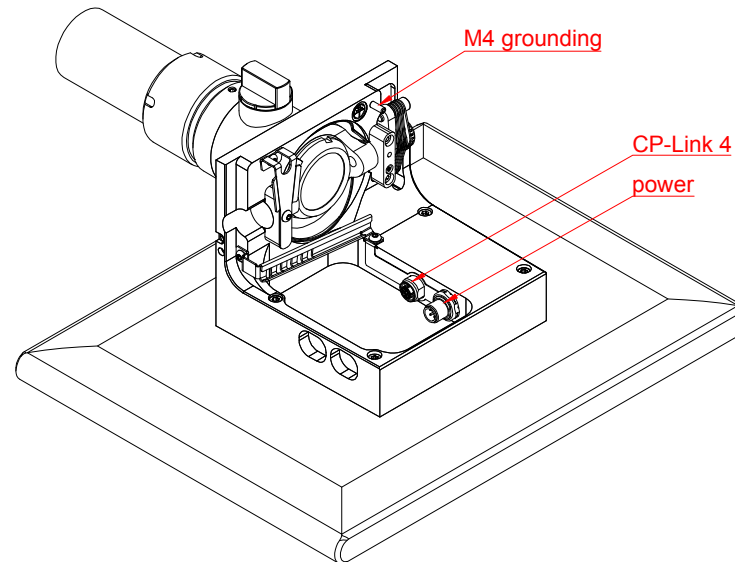

front view

left view

rear view

top view

CP3915-0010-M750

main dimensions and  
fixing points

dimensions in mm