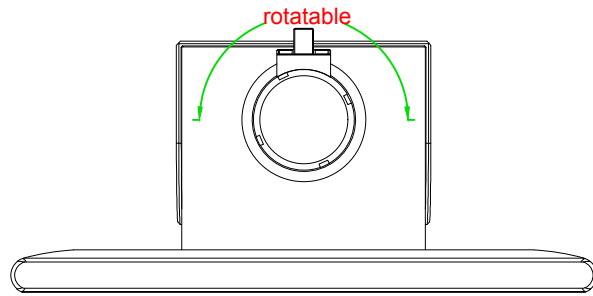

front view

left view

rear view

top view

CP3915-0010-M750

main dimensions and  
fixing points

dimensions in mm