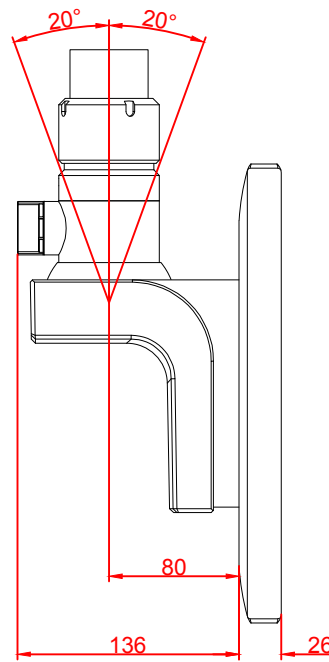

front view

left view

rear view

top view

CP3915-0010-M750

main dimensions and  
fixing points

dimensions in mm