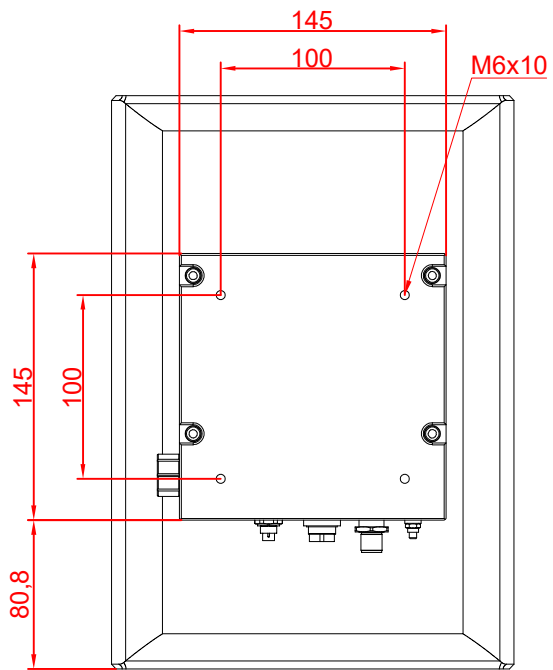

CP3913-M575-E274

main dimensions and
fixing points

dimensions in mm

bottom view

rear view

side view

front view