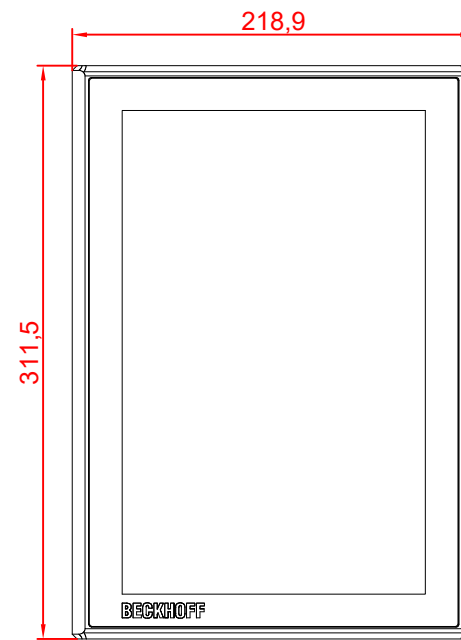

CP3913-M575-E274

main dimensions and
fixing points

dimensions in mm

bottom view

rear view

side view

front view