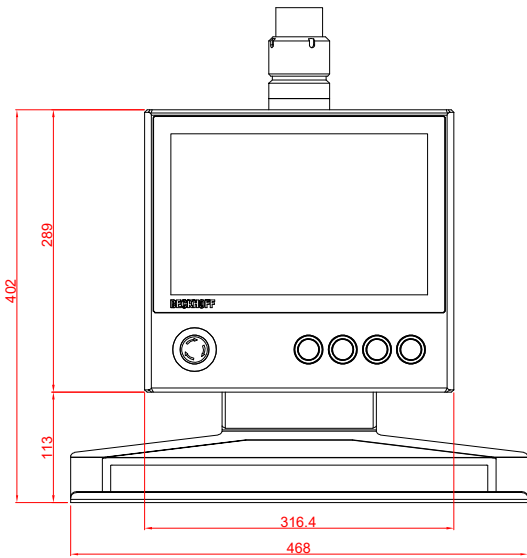

CP3913-0000
with
C9900-G029
C9900-M752
C9900-M406

main dimensions and
fixing points

dimensions in mm

front view

side view

rear view

top view