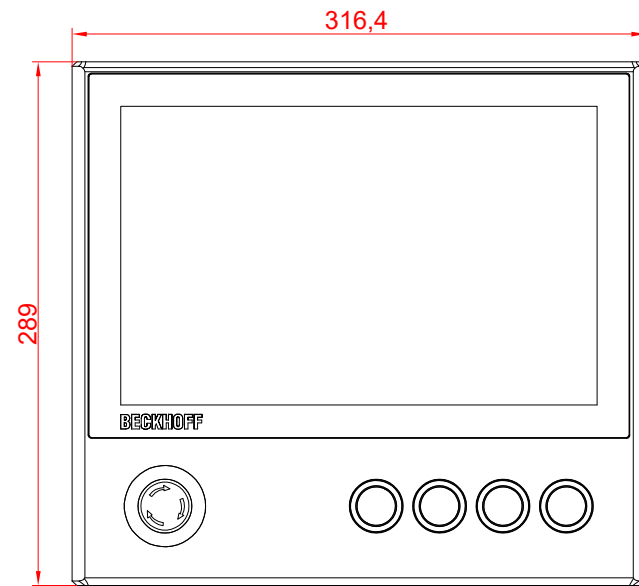

CP3913-0000
with
C9900-G029
C9900-M390

main dimensions and
fixing points

dimensions in mm

rear view

side view

front view