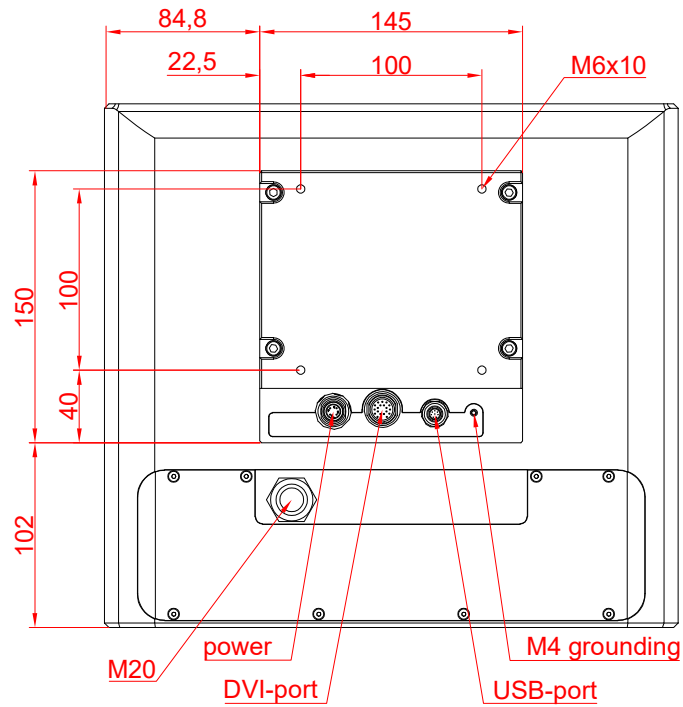

CP3913-0000
with
C9900-G029
C9900-M390

main dimensions and
fixing points

dimensions in mm

rear view

side view

front view