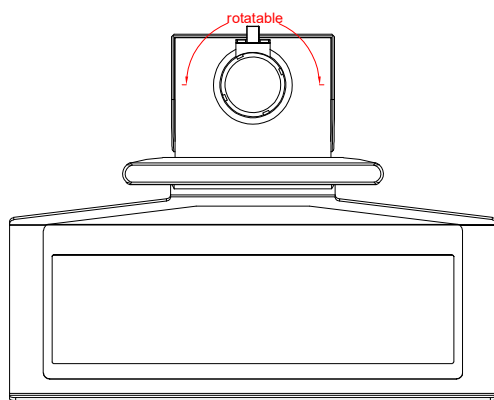

CP3912-0000  
with  
C9900-M575  
C9900-M750  
C9900-M406

main dimensions and  
fixing points

dimensions in mm

front view

side view

rear view

top view