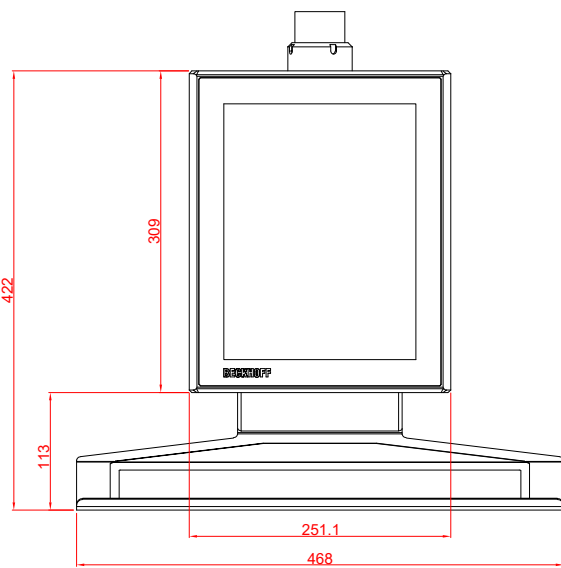

CP3912-0000  
with  
C9900-M575  
C9900-M750  
C9900-M406

main dimensions and  
fixing points

dimensions in mm

front view

side view

rear view

top view