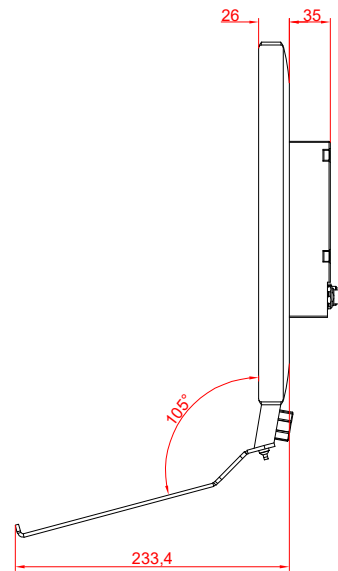

CP3912-0000  
with  
C9900-M575  
C9900-M390  
C9900-M406

main dimensions and  
fixing points

dimensions in mm

bottom view

rear view

side view

front view