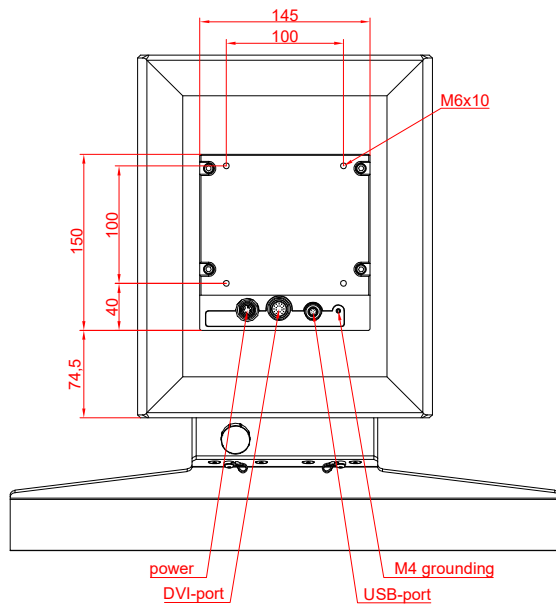

CP3912-0000  
with  
C9900-M575  
C9900-M390  
C9900-M406

main dimensions and  
fixing points

dimensions in mm

bottom view

rear view

side view

front view