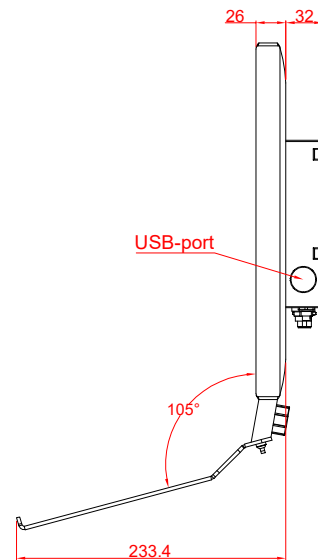

CP3912-0000
with
C9900-M575
C9900-E274
C9900-M406

main dimensions and
fixing points

dimensions in mm

bottom view

rear view

side view

front view