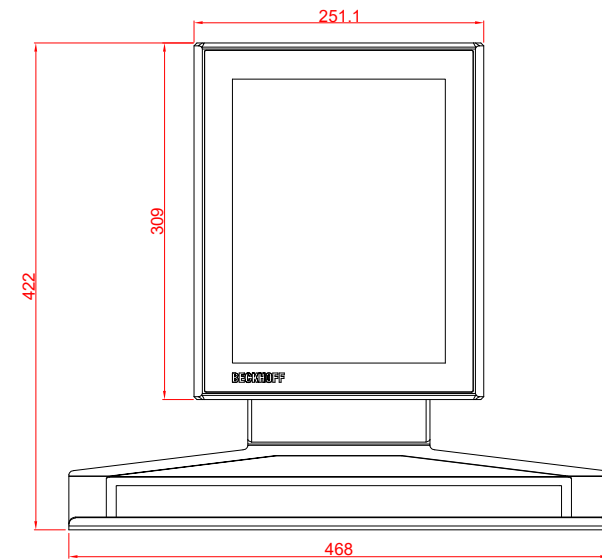

CP3912-0000
with
C9900-M575
C9900-E274
C9900-M406

main dimensions and
fixing points

dimensions in mm

bottom view

rear view

side view

front view