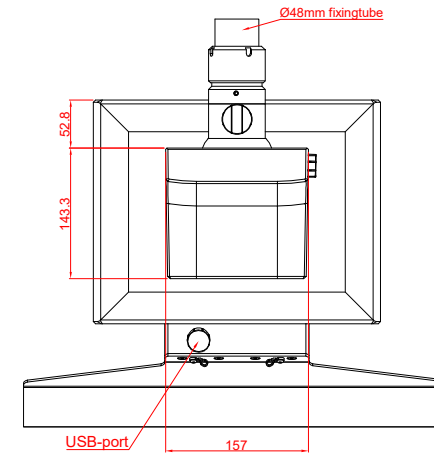

CP3912-0000
with
C9900-M750
C9900-E274
C9900-M406

main dimensions and
fixing points

dimensions in mm

front view

side view

rear view

top view