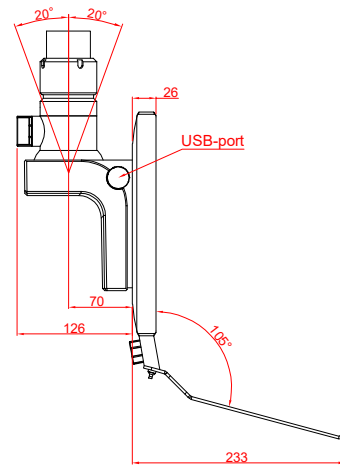

CP3912-0000
with
C9900-M750
C9900-E274
C9900-M406

main dimensions and
fixing points

dimensions in mm

front view

side view

rear view

top view