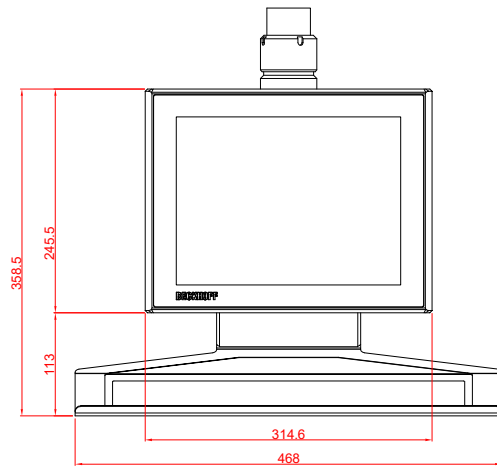

CP3912-0000
with
C9900-M750
C9900-E274
C9900-M406

main dimensions and
fixing points

dimensions in mm

front view

side view

rear view

top view