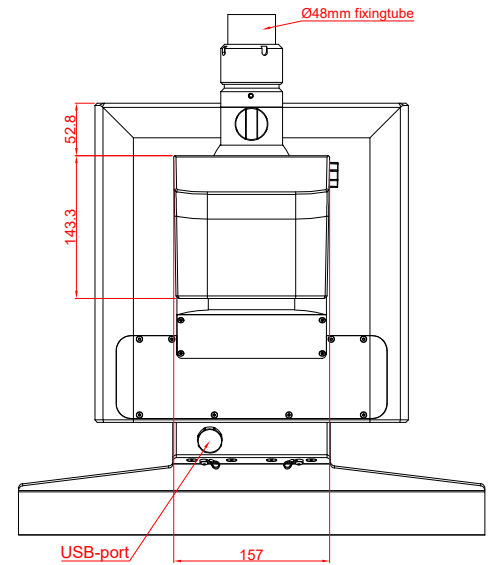

CP3912-0000  
with  
C9900-G022  
C9900-M752  
C9900-E274  
C9900-M406

main dimensions and  
fixing points

dimensions in mm

front view

side view

rear view

top view