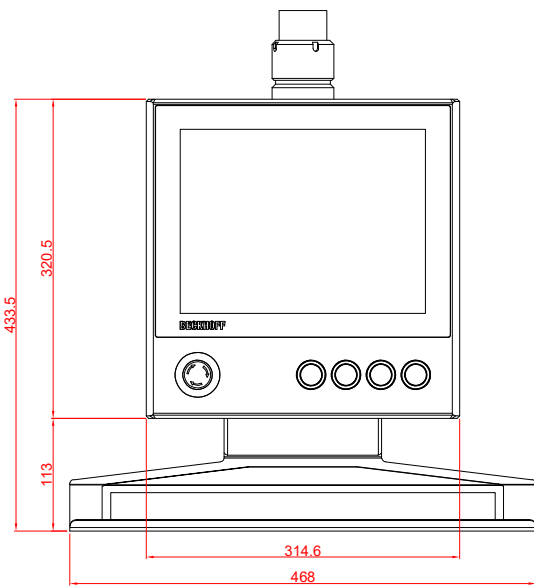

CP3912-0000  
with  
C9900-G022  
C9900-M752  
C9900-E274  
C9900-M406

main dimensions and  
fixing points

dimensions in mm

front view

side view

rear view

top view