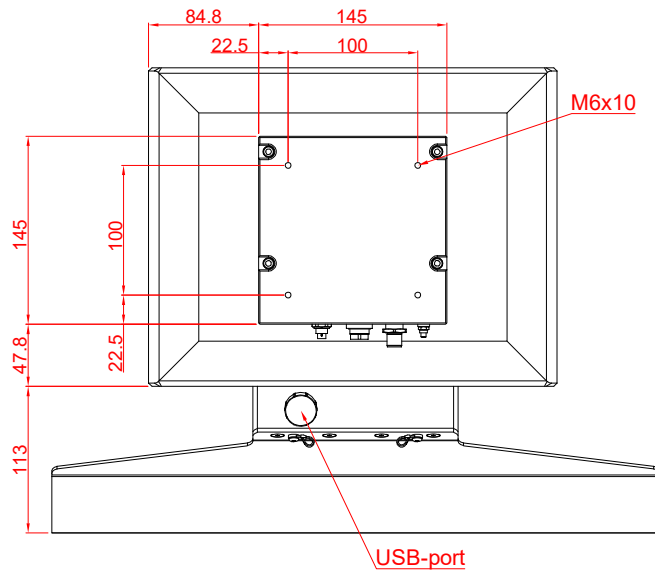

CP3912-0000
with
C9900-M406

main dimensions and
fixing points

dimensions in mm

bottom view

rear view

side view

front view