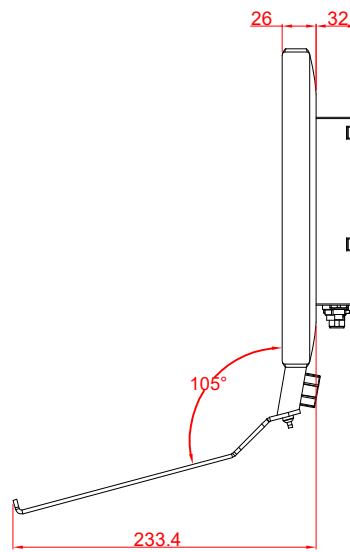

CP3912-0000
with
C9900-M406

main dimensions and
fixing points

dimensions in mm

bottom view

rear view

side view

front view