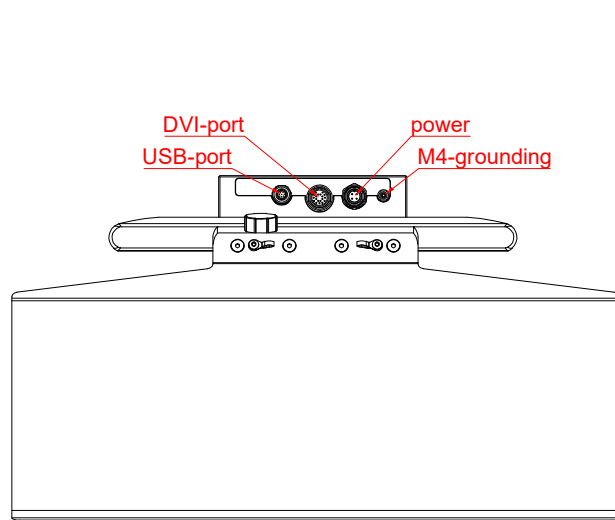

CP3912-0000
with
C9900-M406

main dimensions and
fixing points

dimensions in mm

bottom view

rear view

side view

front view