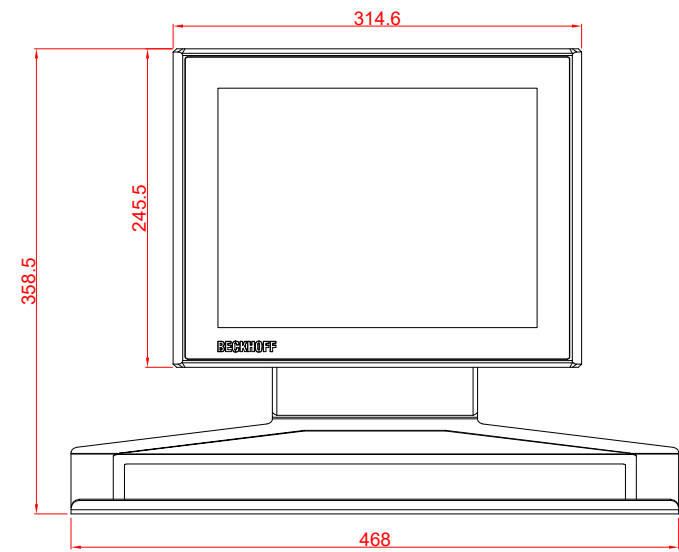

CP3912-0000
with
C9900-M406

main dimensions and
fixing points

dimensions in mm

bottom view

rear view

side view

front view