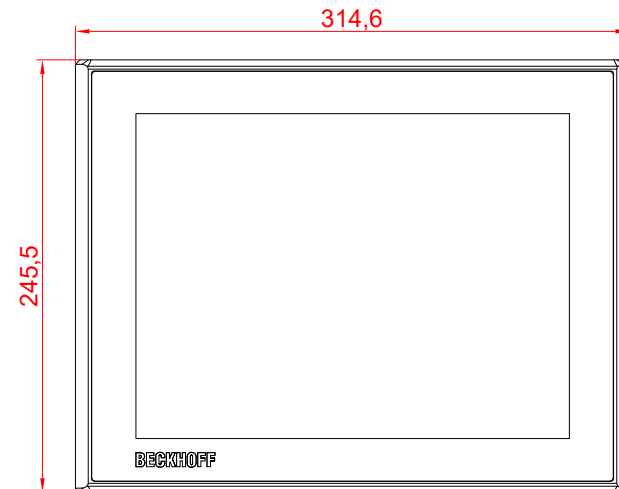

CP3912-0000  
with  
C9900-M390  
C9900-E274

main dimensions and  
fixing points

dimensions in mm

bottom view

rear view

side view

front view