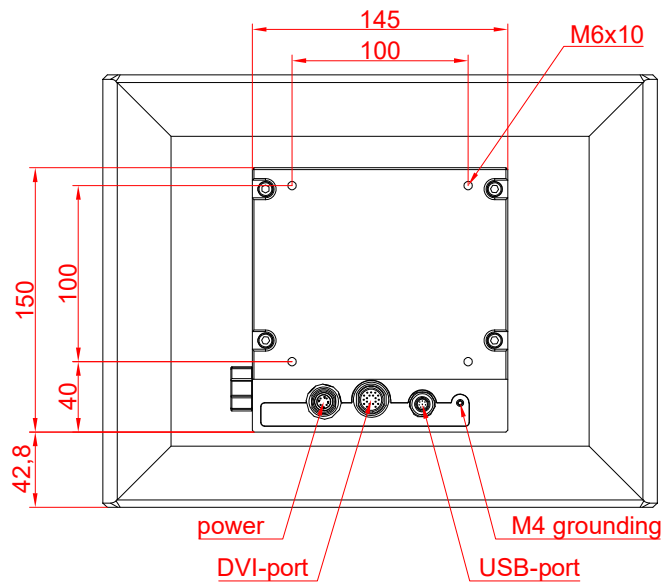

CP3912-0000  
with  
C9900-M390  
C9900-E274

main dimensions and  
fixing points

dimensions in mm

bottom view

rear view

side view

front view