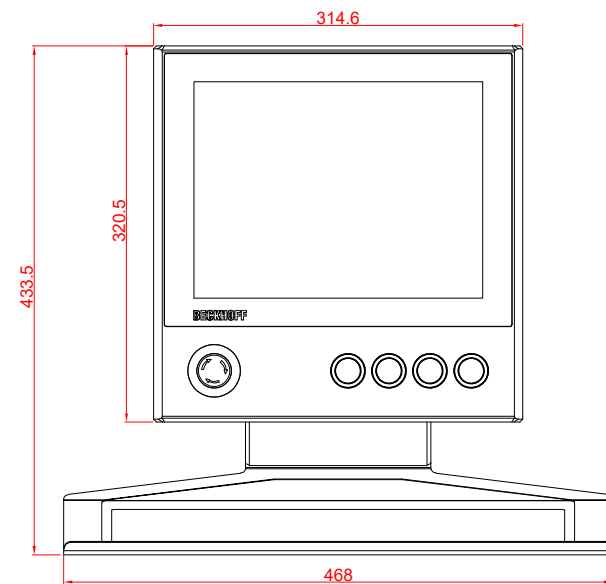

CP3912-0000
with
C9900-G022
C9900-M390
C9900-M406

main dimensions and
fixing points

dimensions in mm

bottom view

rear view

side view

front view