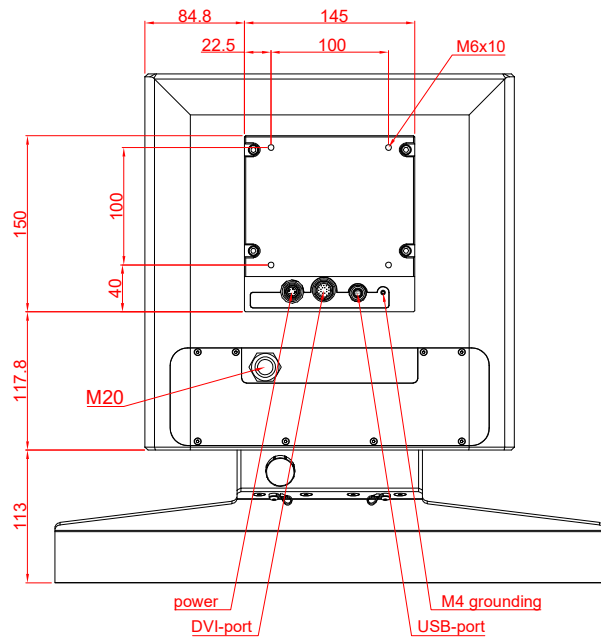

CP3912-0000
with
C9900-G022
C9900-M390
C9900-M406

main dimensions and
fixing points

dimensions in mm

bottom view

rear view

side view

front view