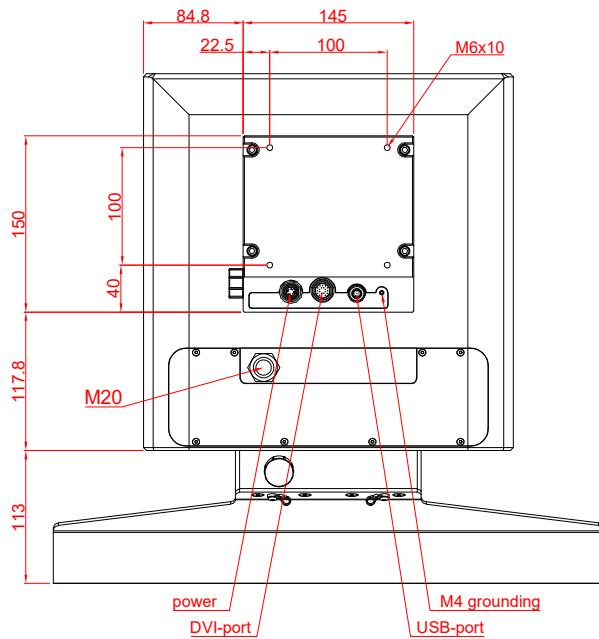

CP3912-0000
with
C9900-G022
C9900-M390
C9900-E274
C9900-M406

main dimensions and
fixing points

dimensions in mm

bottom view

rear view

side view

front view