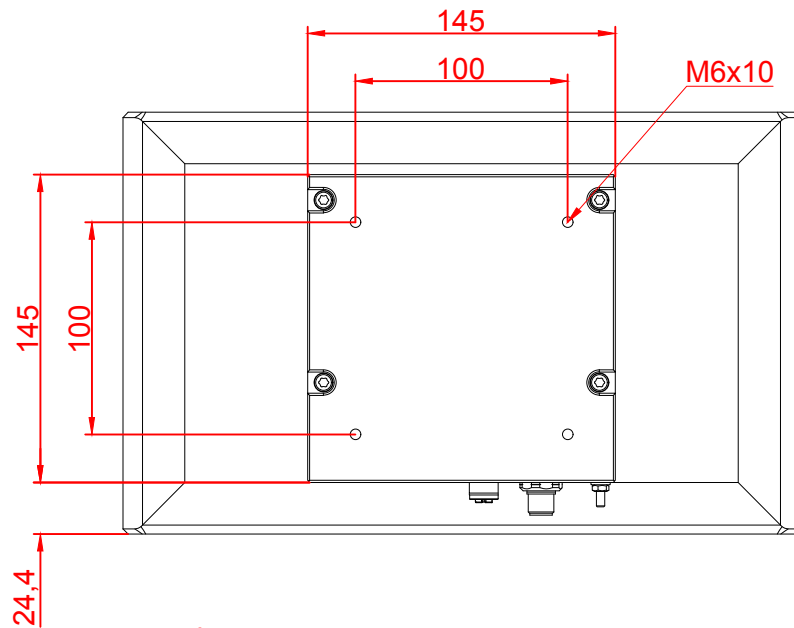

CP3911-0010

main dimensions and
fixing points

dimensions in mm

bottom view

rear view

left view

front view