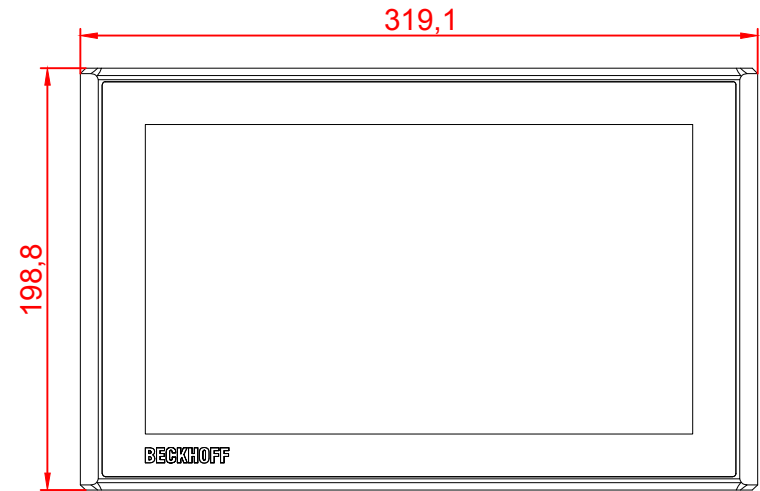

CP3911-0010

main dimensions and
fixing points

dimensions in mm

bottom view

rear view

left view

front view