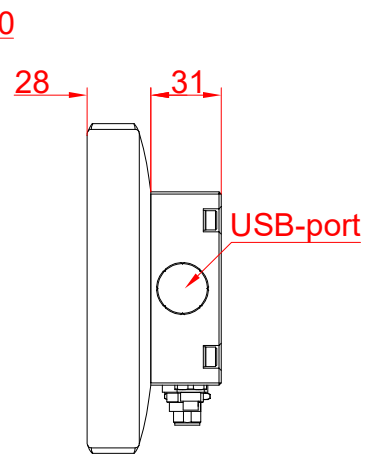

CP3907-0000  
with  
C9900-E274

main dimensions and  
fixing points

dimensions in mm

bottom view

rear view

side view

front view