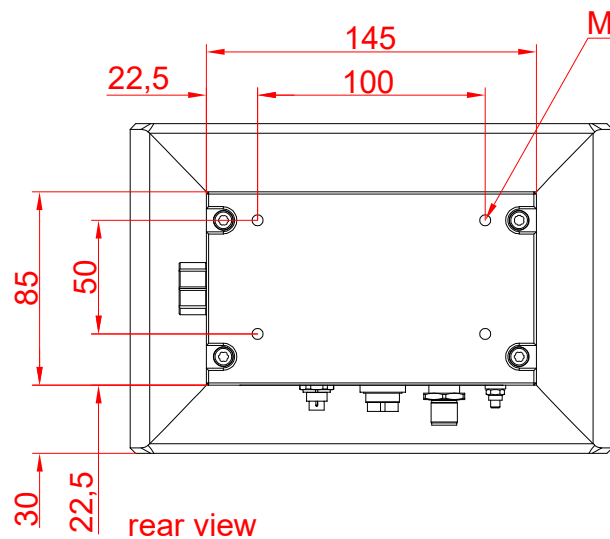

CP3907-0000  
with  
C9900-E274

main dimensions and  
fixing points

dimensions in mm

bottom view

rear view

side view

front view