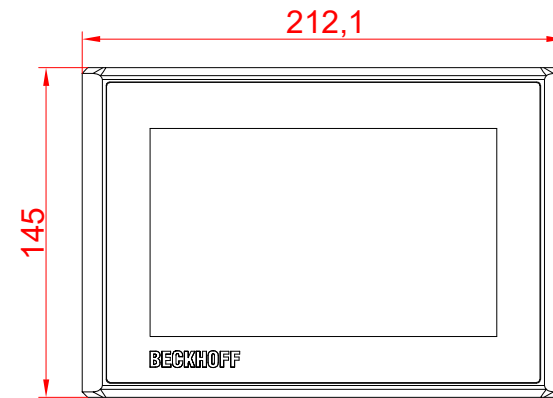

CP3907-0000  
with  
C9900-E274

main dimensions and  
fixing points

dimensions in mm

bottom view

rear view

side view

front view