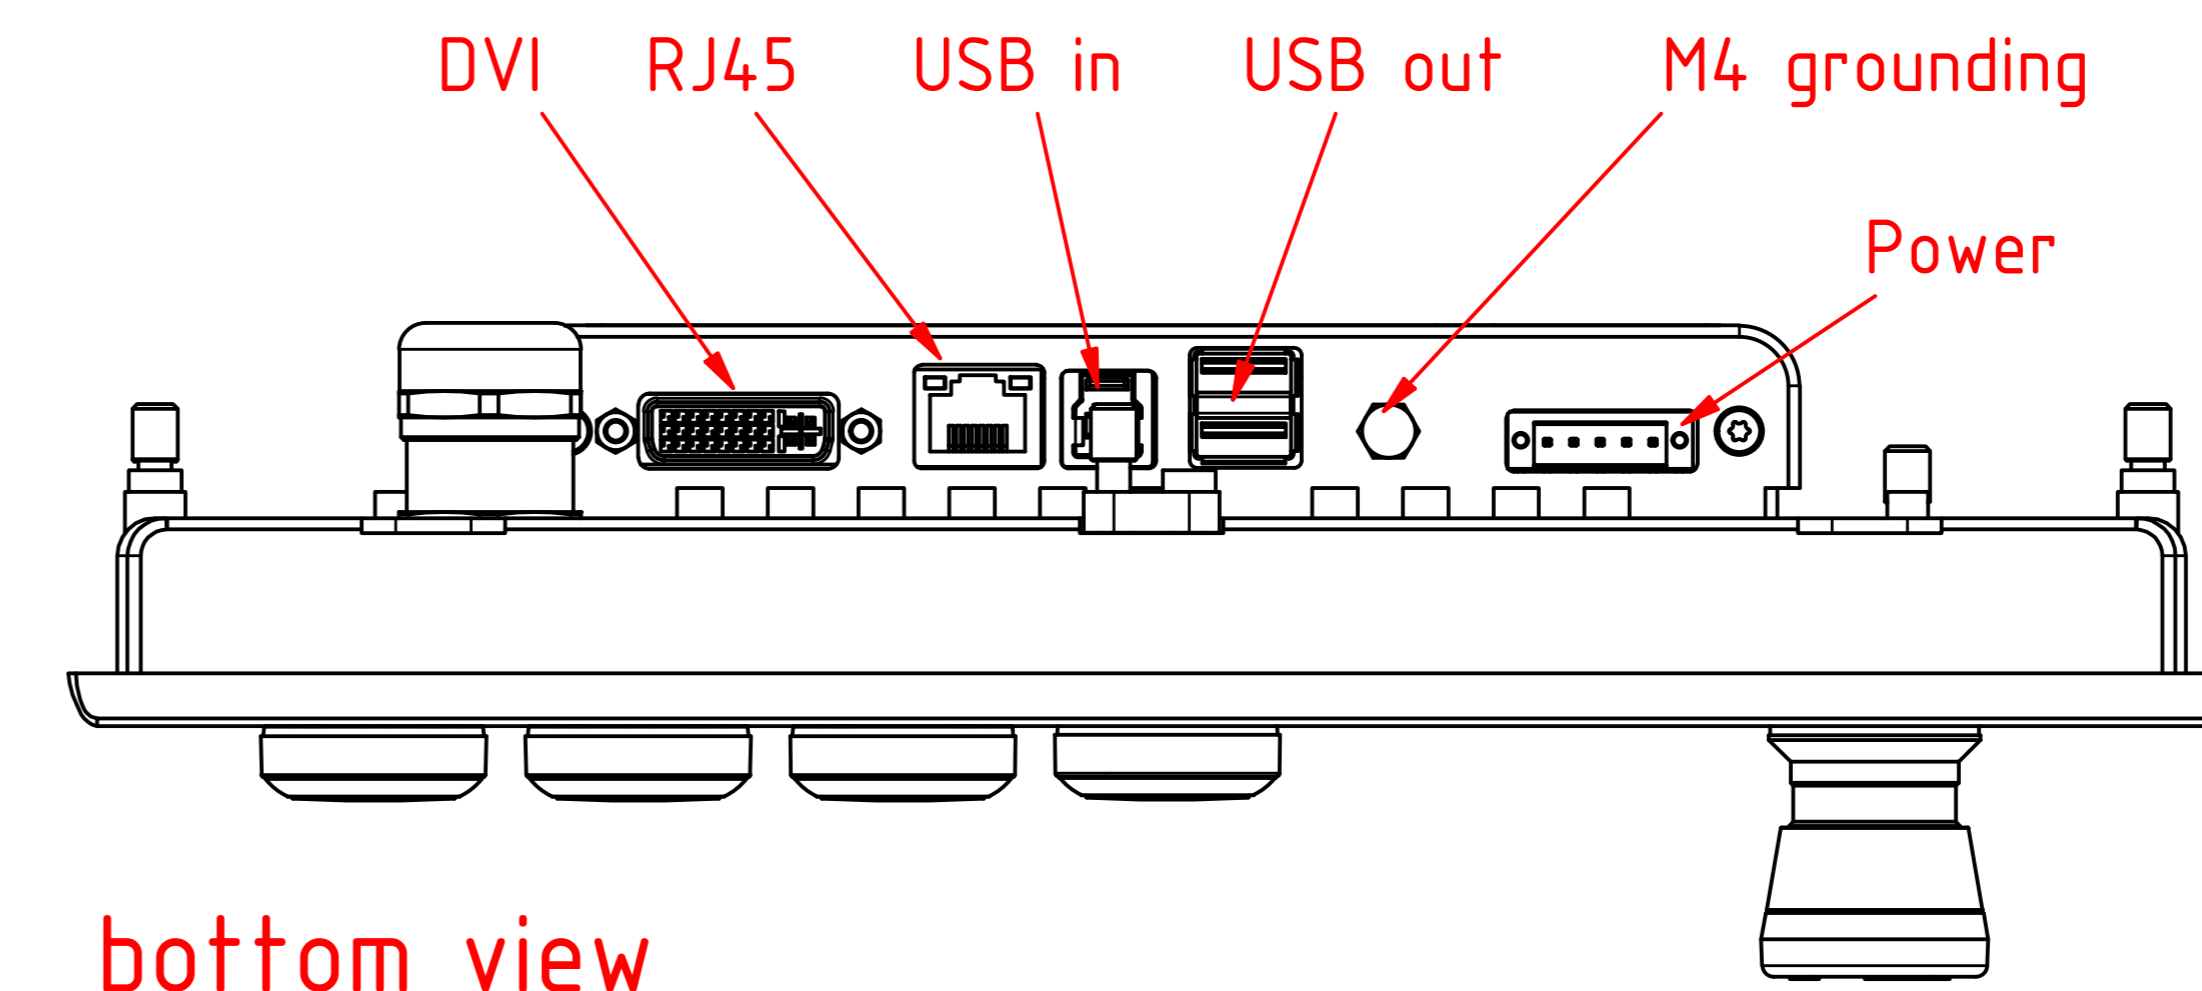

CP2918-G015

main dimensions and
fixing points
dimensions in mm

front view

left view

bottom view

cut out dimensions: 531.7mm x 275.6mm
rear view

scale (1 : 2)