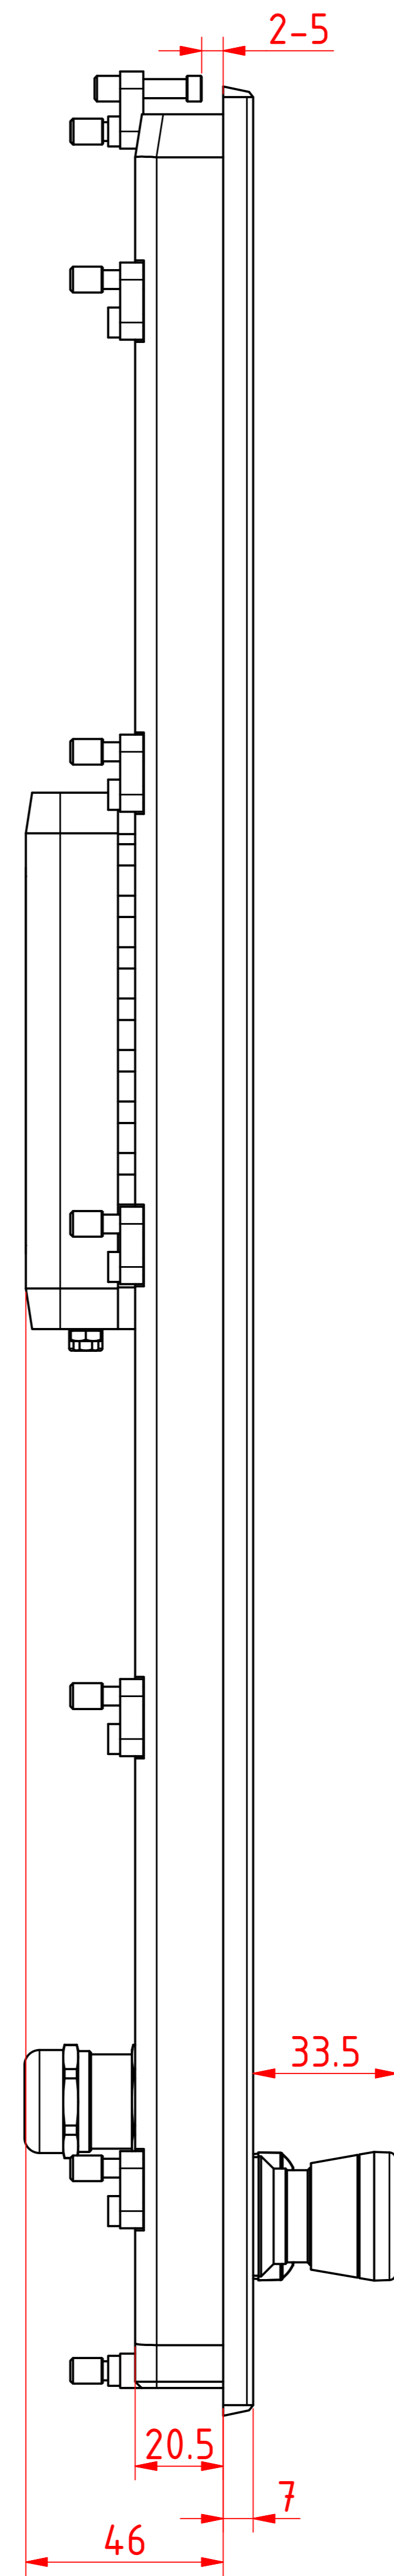

CP2918-G015

main dimensions and
fixing points
dimensions in mm

front view

left view

bottom view

cut out dimensions: 531.7mm x 275.6mm
rear view

scale (1 : 2)