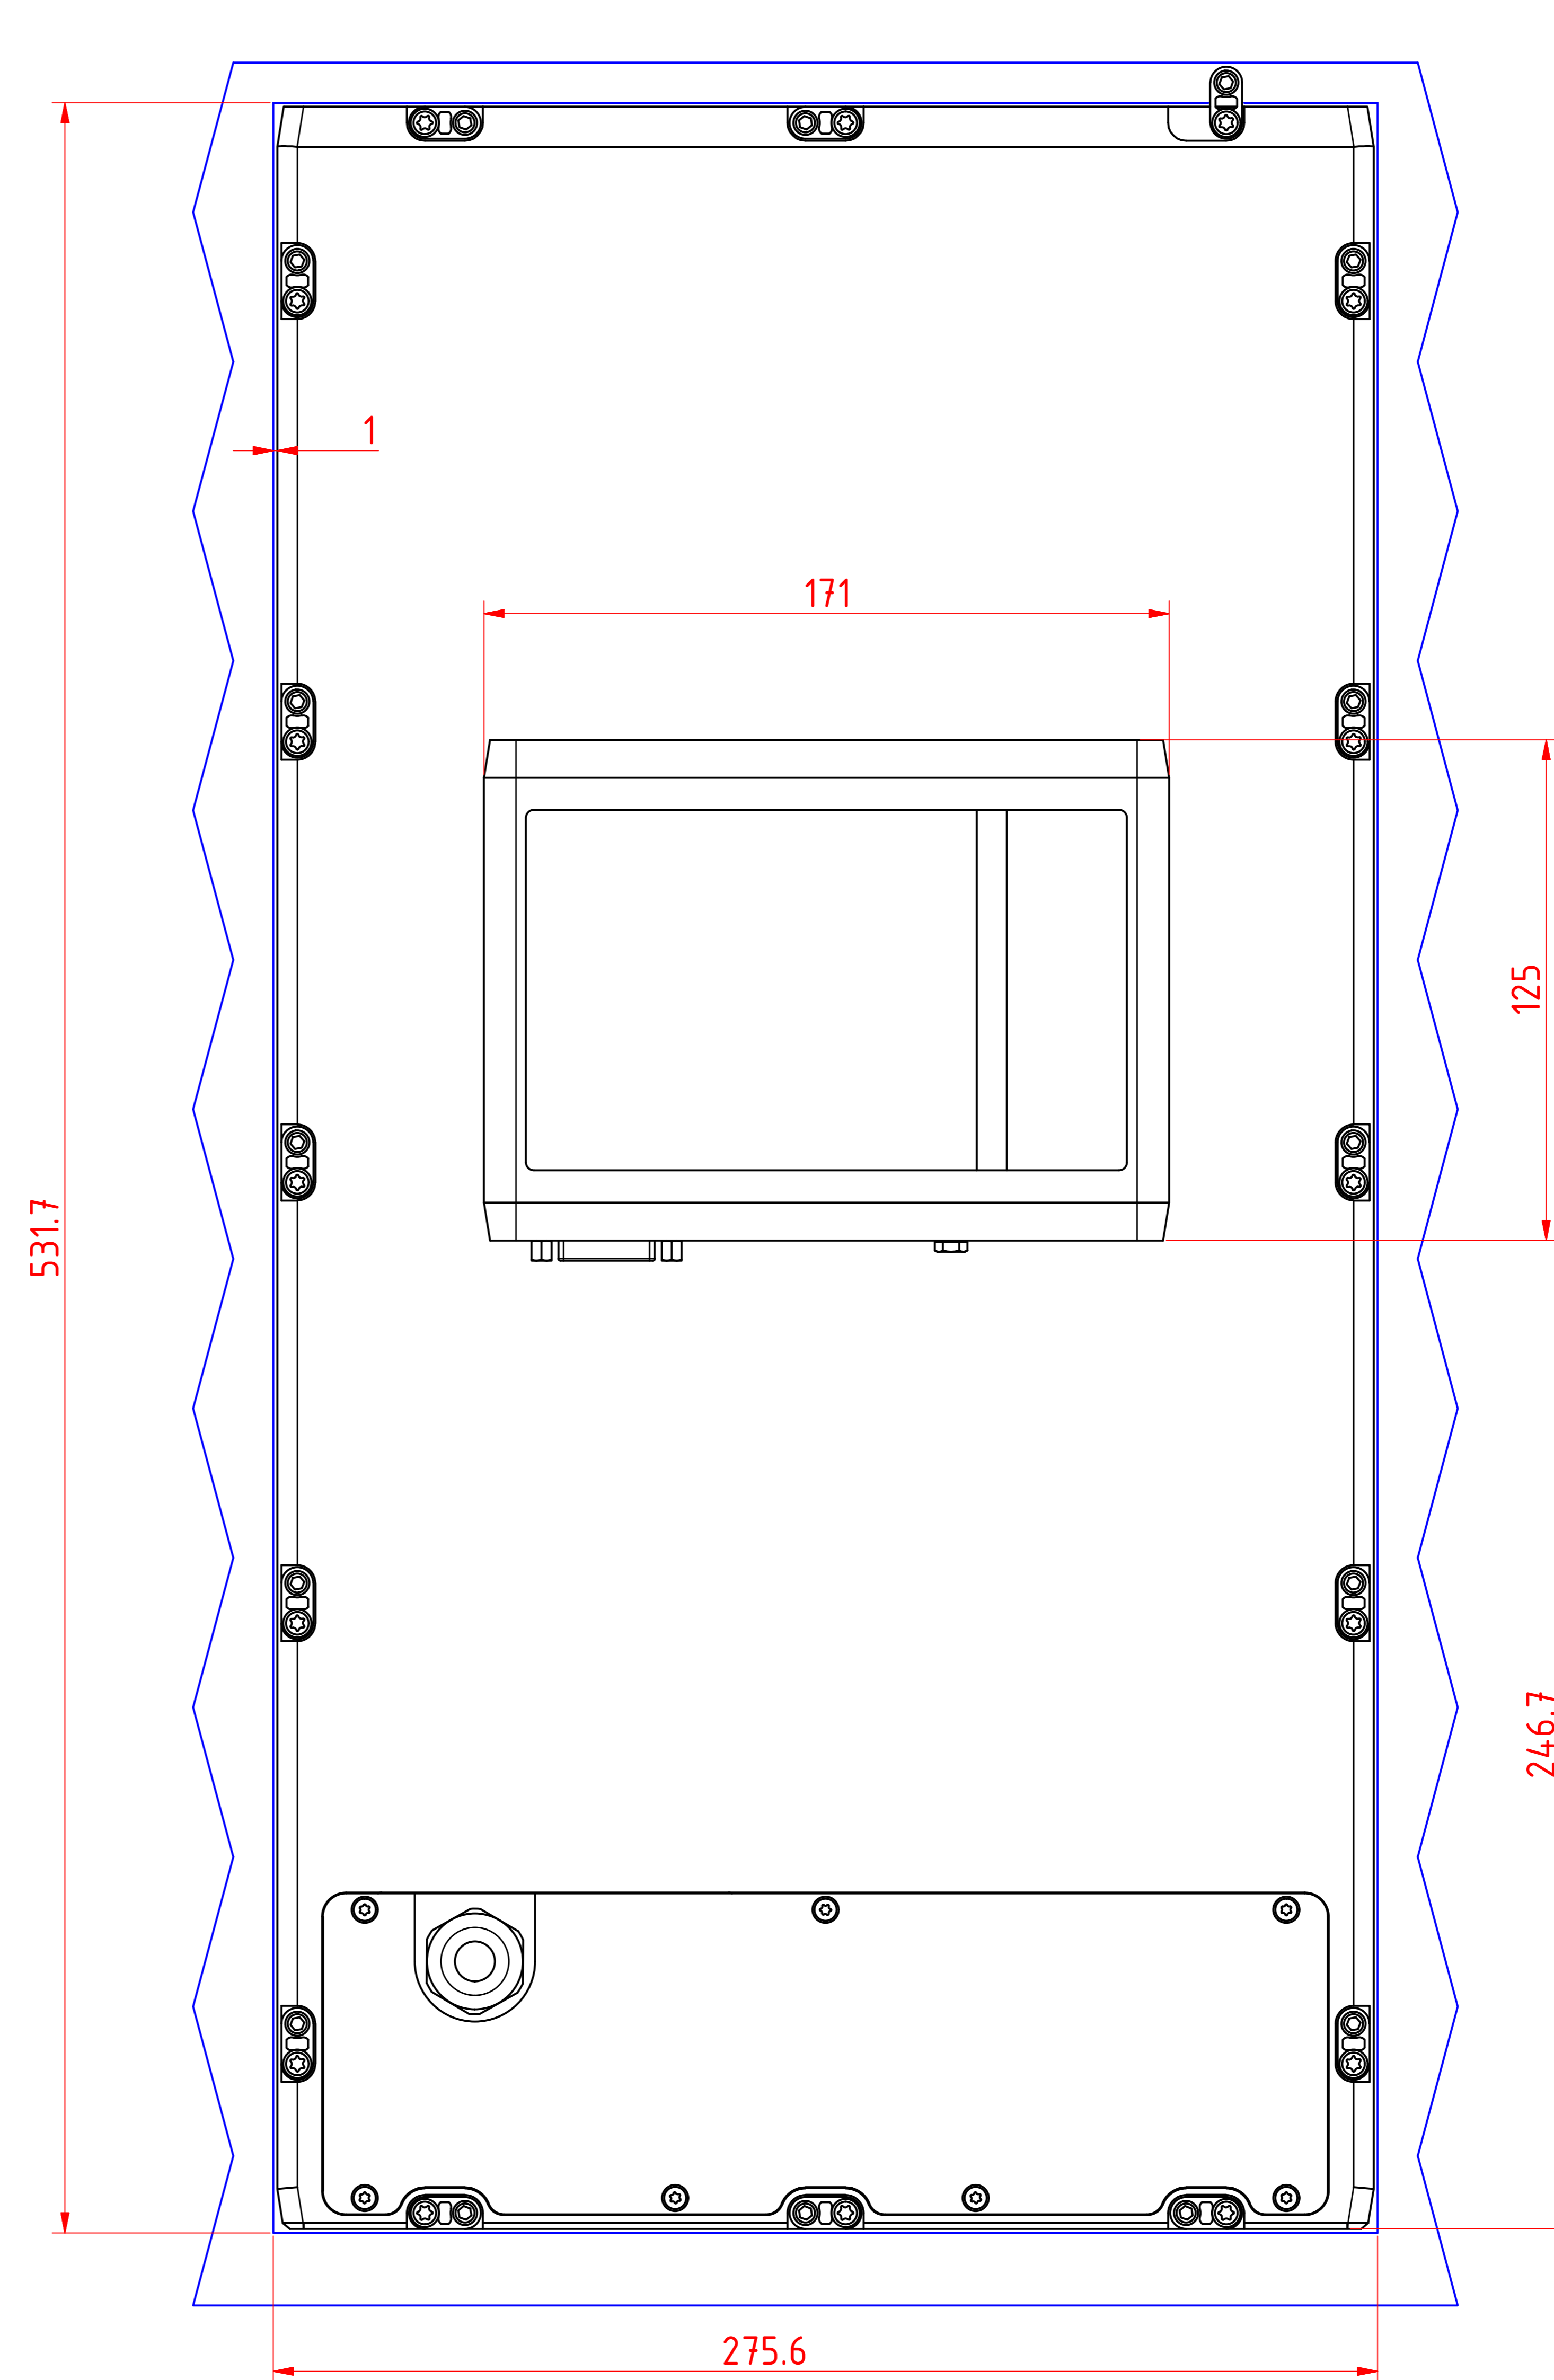

CP2918-G015

main dimensions and
fixing points
dimensions in mm

front view

left view

bottom view

cut out dimensions: 531.7mm x 275.6mm
rear view

scale (1 : 2)