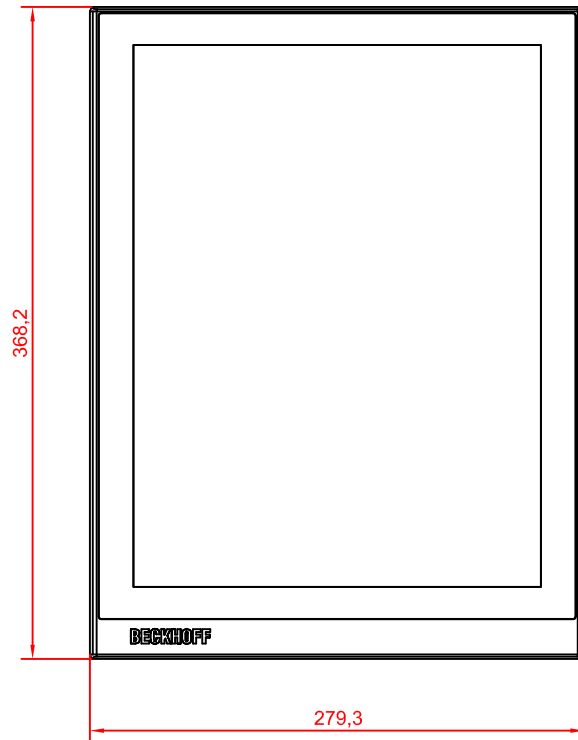

bottom view

front view

left view

cut out dimensions: 357mm x 268,5mm

rear view

CP2915 - Portrait  
main dimensions

dimensions in mm