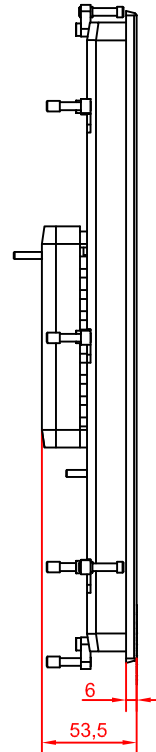

bottom view

front view

left view

cut out dimensions: 357mm x 268,5mm

rear view

CP2915 - Portrait  
main dimensions

dimensions in mm