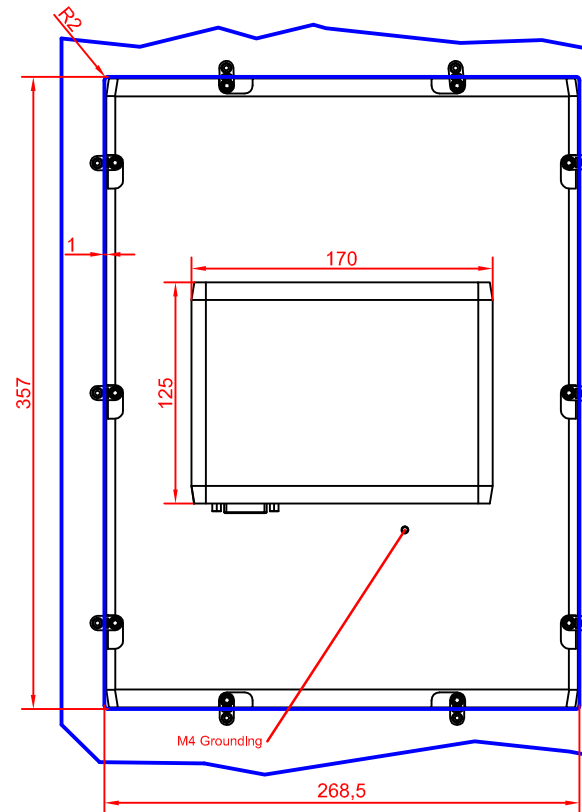

bottom view

front view

left view

cut out dimensions: 357mm x 268,5mm

rear view

CP2915 - Portrait  
main dimensions

dimensions in mm